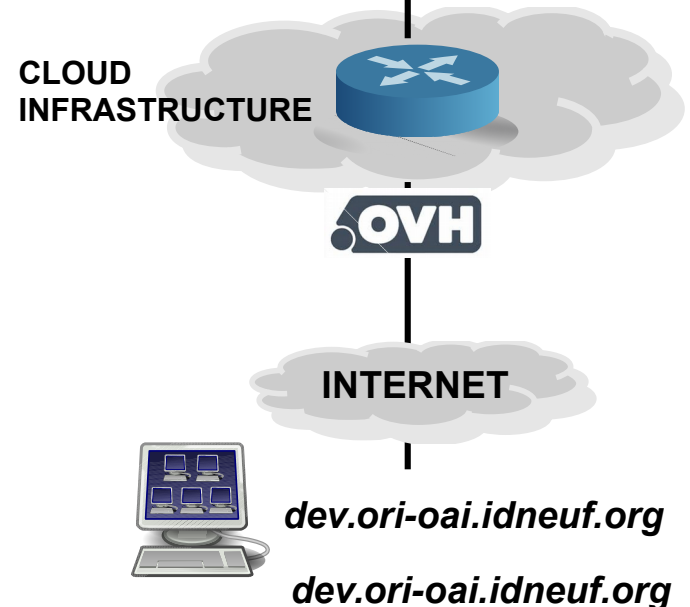

IDNEUF PROD – ARCHITECTURE TECHNIQUE - PHASE 1

LEGEND

- SHARED INFRA
- PROJECT SPECIFIC INFRA