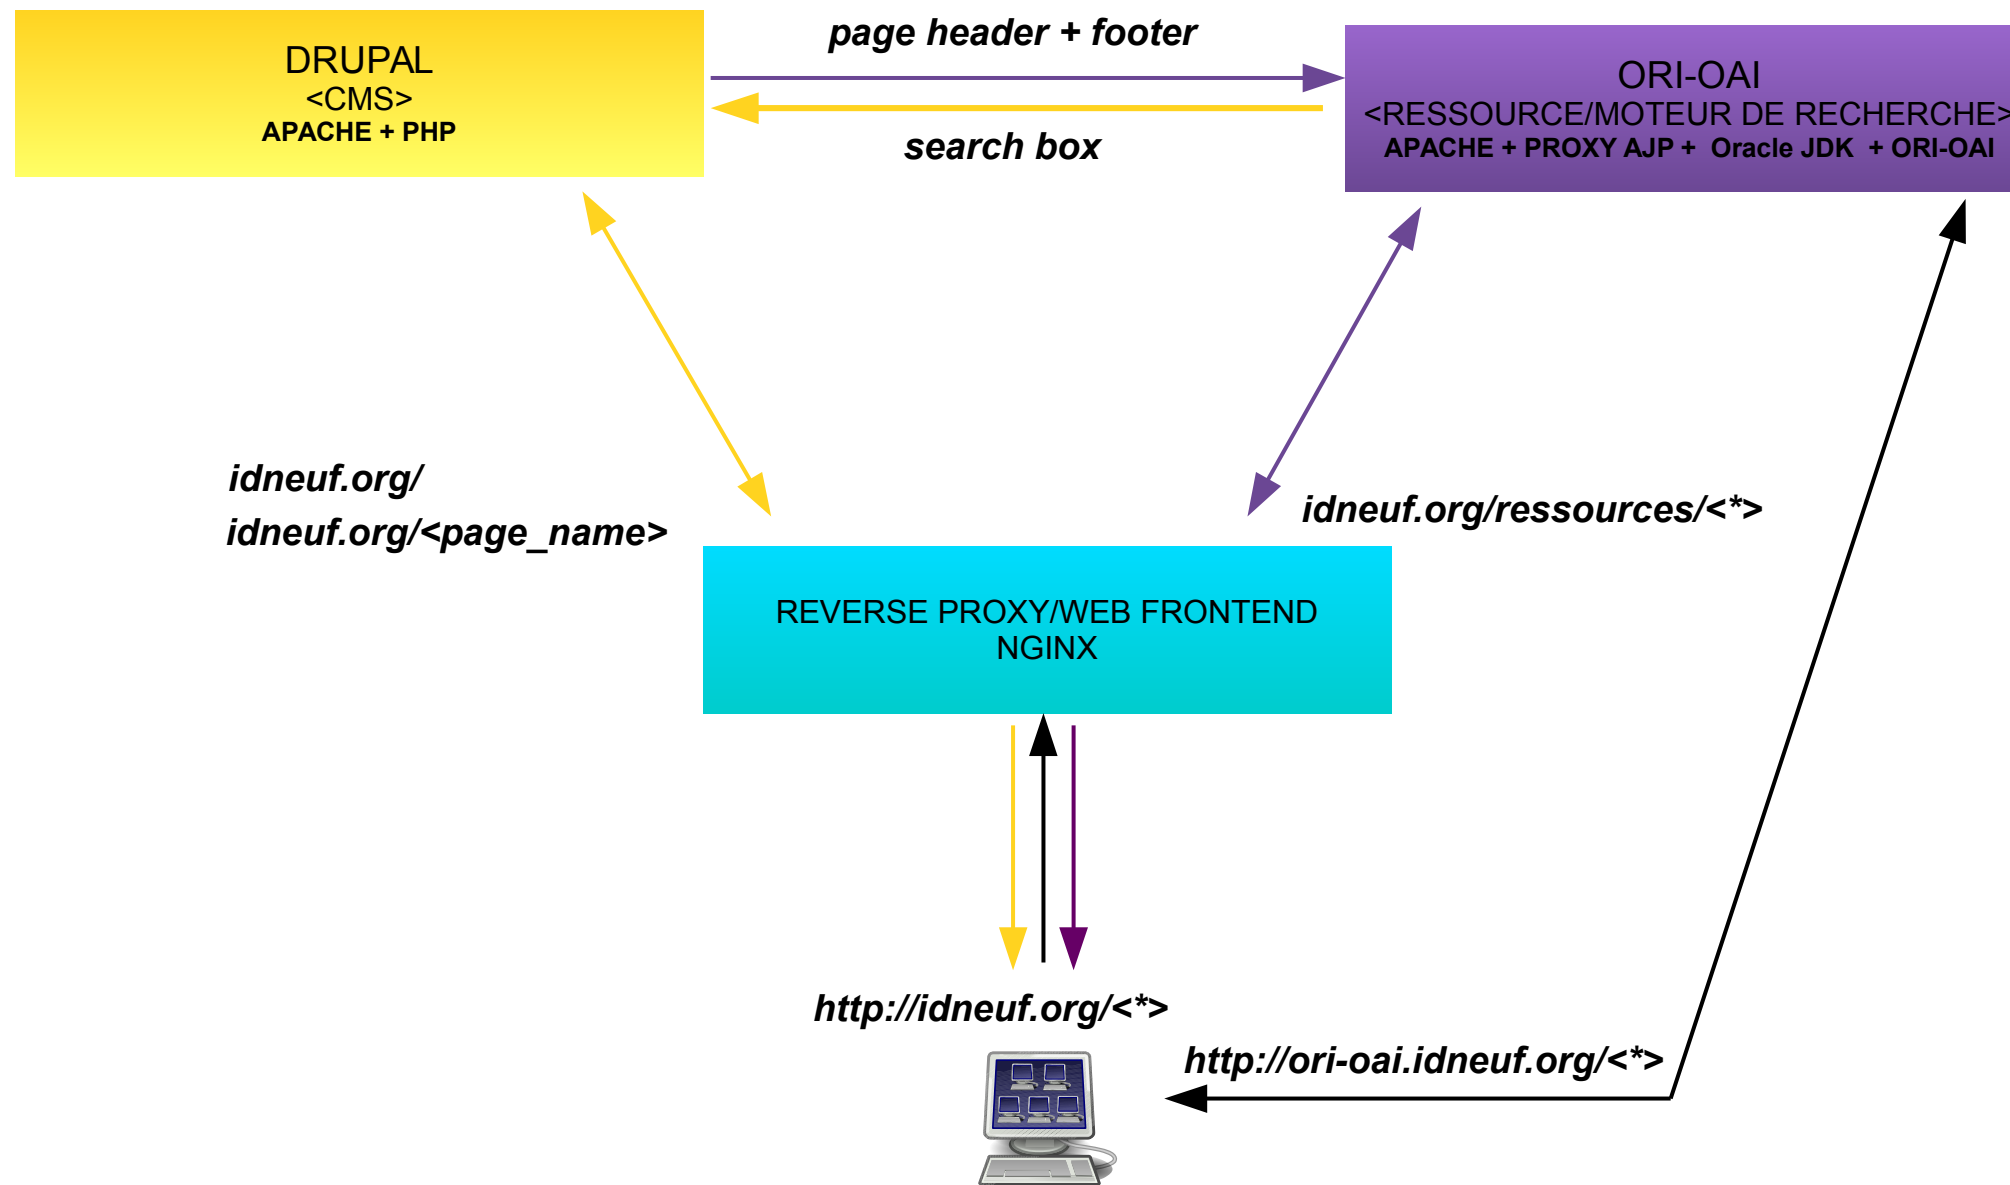

prod-proxy01-vpc01.auf.org

ALIAS DNS

idneuf.auf.org

IDNEUF – VERSION MONOLITHIQUE – DESIGN TECHNIQUE - PROD

IDNEUF – VERSION LOAD BALANCING – DESIGN TECHNIQUE - PROD

IDNEUF – ARCHITECTURE TECHNIQUE – PHASE 2

IDNEUF – ARCHITECTURE TECHNIQUE – PHASE 2

IDNEUF - MOTEUR ORI-OAI – DESIGN FONCTIONNEL

IDNEUF – REVERSE PROXY – FUNCTIONAL DESIGN

IDNEUF DEV – ARCHITECTURE TECHNIQUE – PHASE 1

LEGEND

- SHARED INFRA (represented by a red server icon)
- PROJECT SPECIFIC INFRA (represented by a blue server icon)