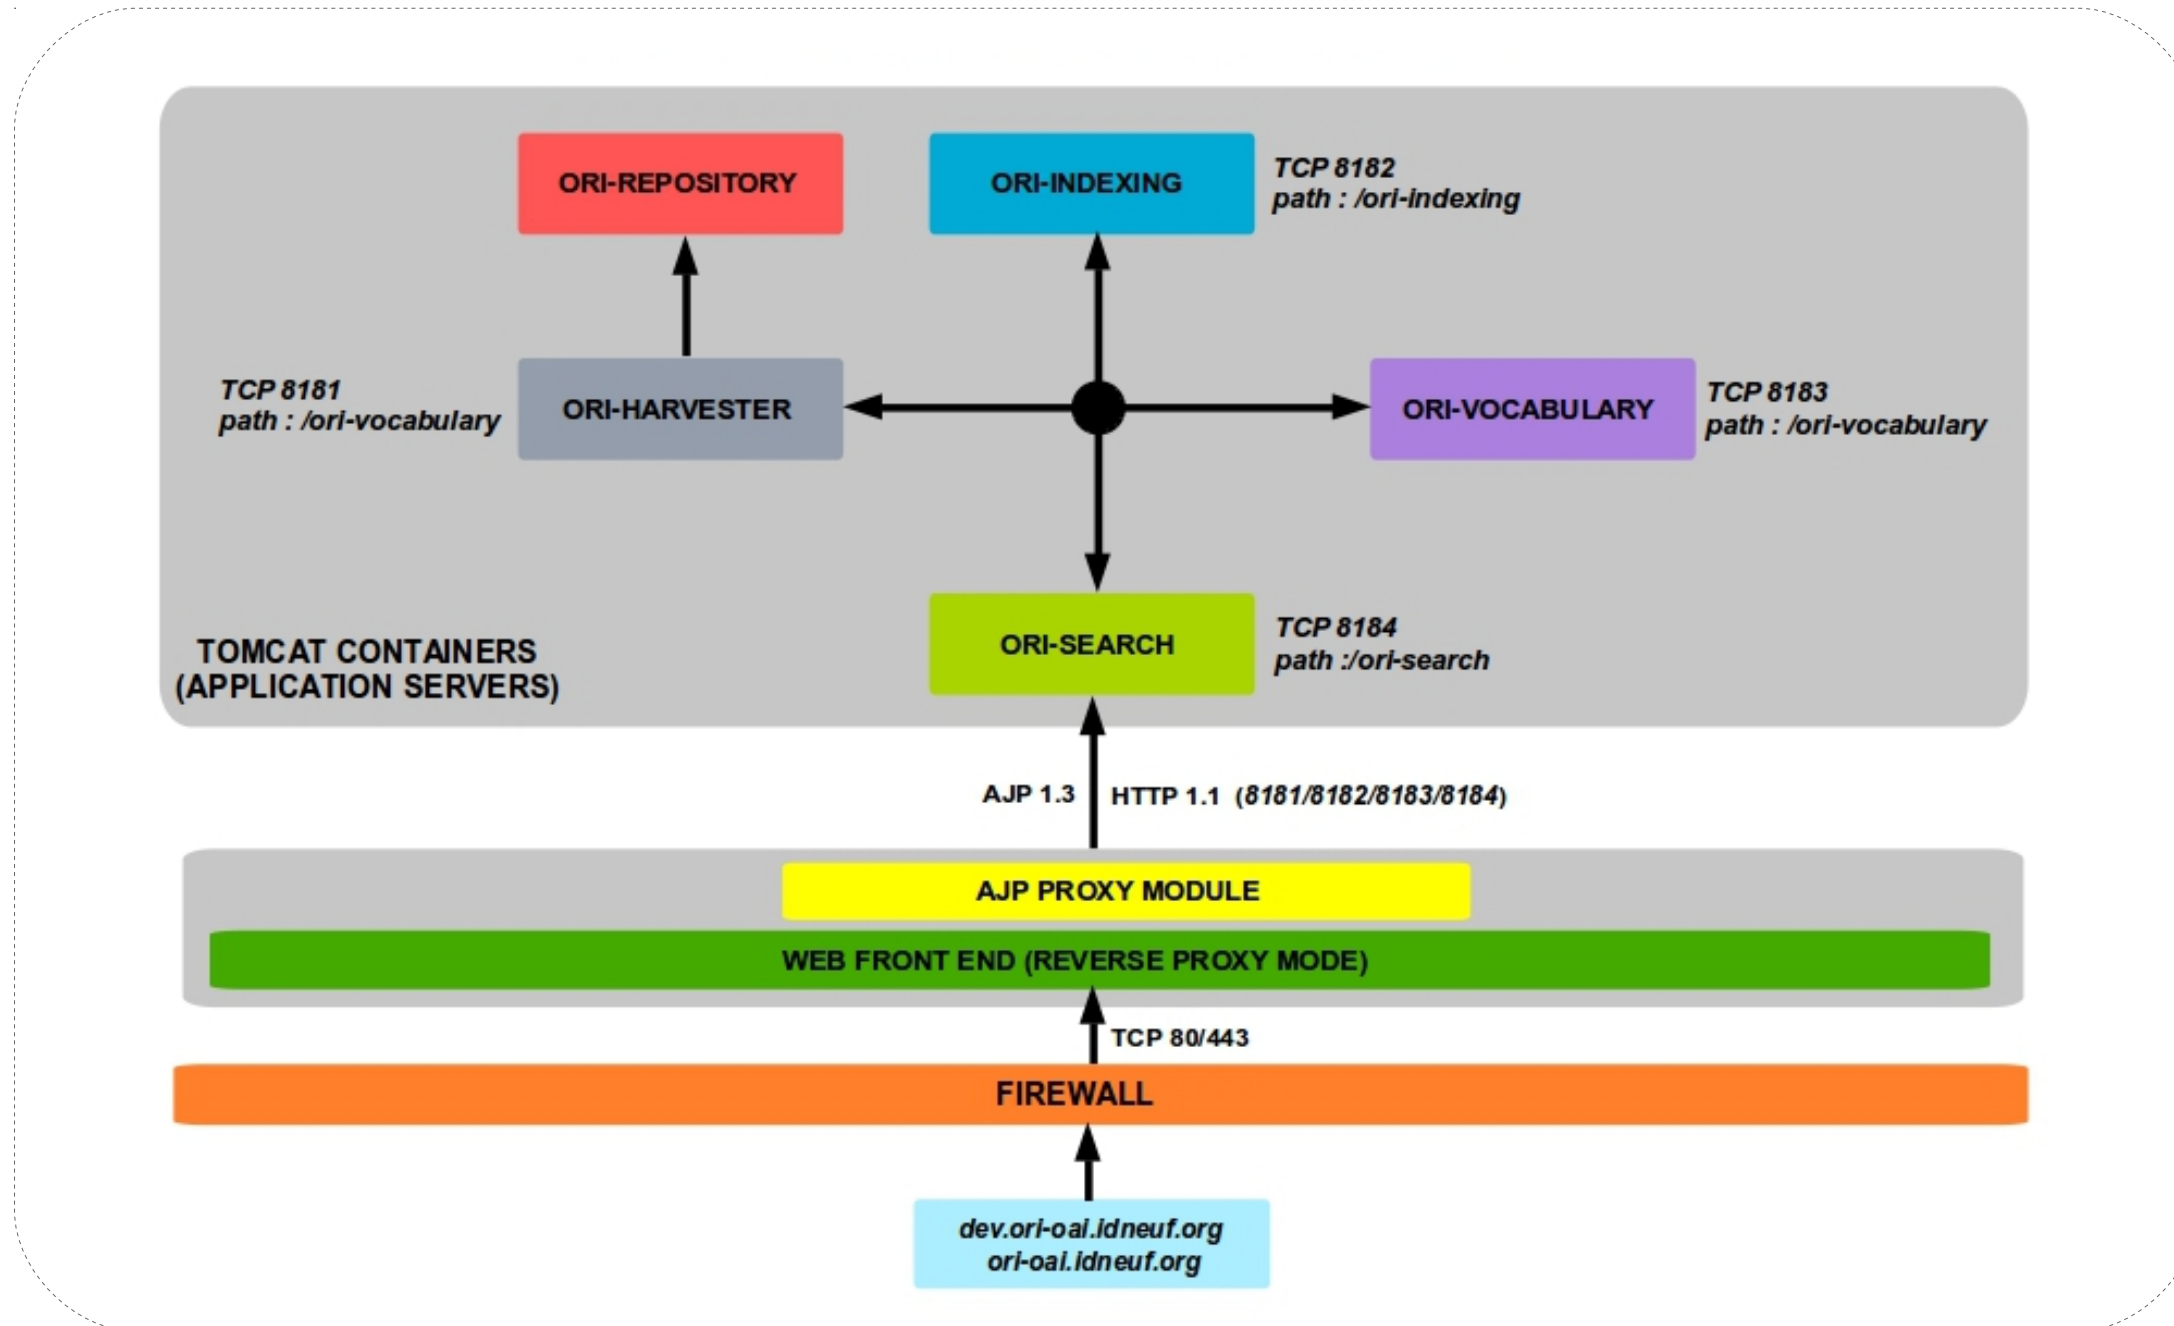

prod-proxy01-vpc01.auf.org

ALIAS DNS

idneuf.auf.org

IDNEUF – VERSION MONOLITHIQUE – DESIGN TECHNIQUE - PROD

IDNEUF – VERSION LOAD BALANCING – DESIGN TECHNIQUE - PROD

IDNEUF – ARCHITECTURE TECHNIQUE – PHASE 2

IDNEUF – ARCHITECTURE TECHNIQUE – PHASE 2

IDNEUF - MOTEUR ORI-OAI – DESIGN FONCTIONNEL

IDNEUF – REVERSE PROXY – FUNCTIONAL DESIGN

IDNEUF DEV – ARCHITECTURE TECHNIQUE – PHASE 1

LEGEND

- SHARED INFRA (represented by a red server icon)
- PROJECT SPECIFIC INFRA (represented by a blue server icon)