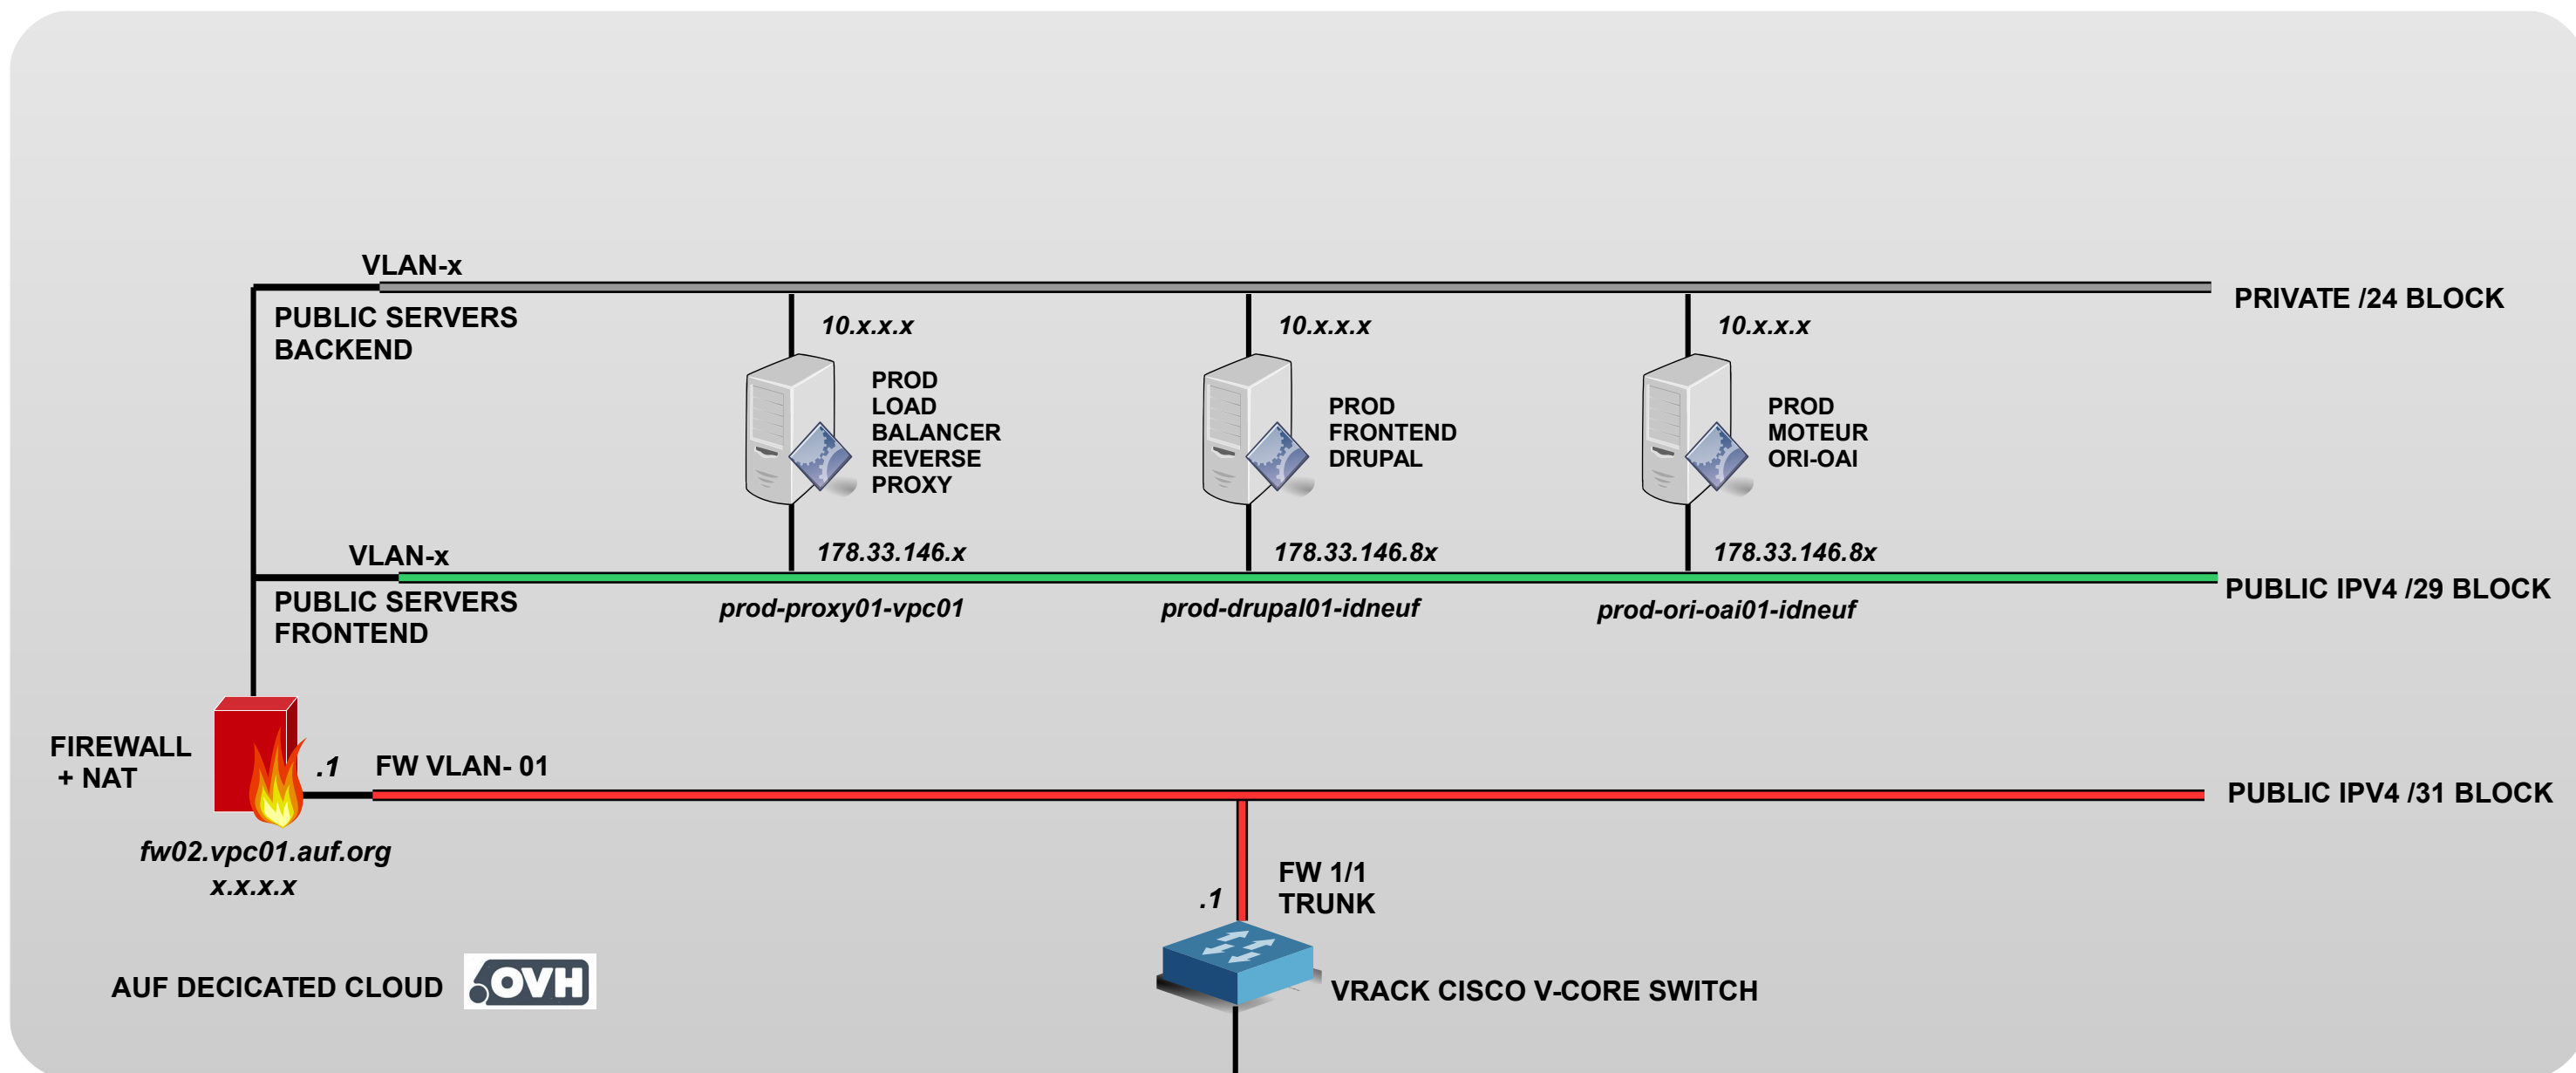

VM SPECIFICATIONS

- DEBIAN JESSIE
- VM SHARED MODE
- 15G DISK
- 3G RAM
- 2VCPU
- 2VNIC (PUBLIC/PRIVATE)

lb01-ovh.auf.org

ALIAS DNS

dev.idneuf.auf.org

IDNEUF PROD – ARCHITECTURE TECHNIQUE - PHASE 1

LEGEND

- SHARED INFRA
- PROJECT SPECIFIC INFRA