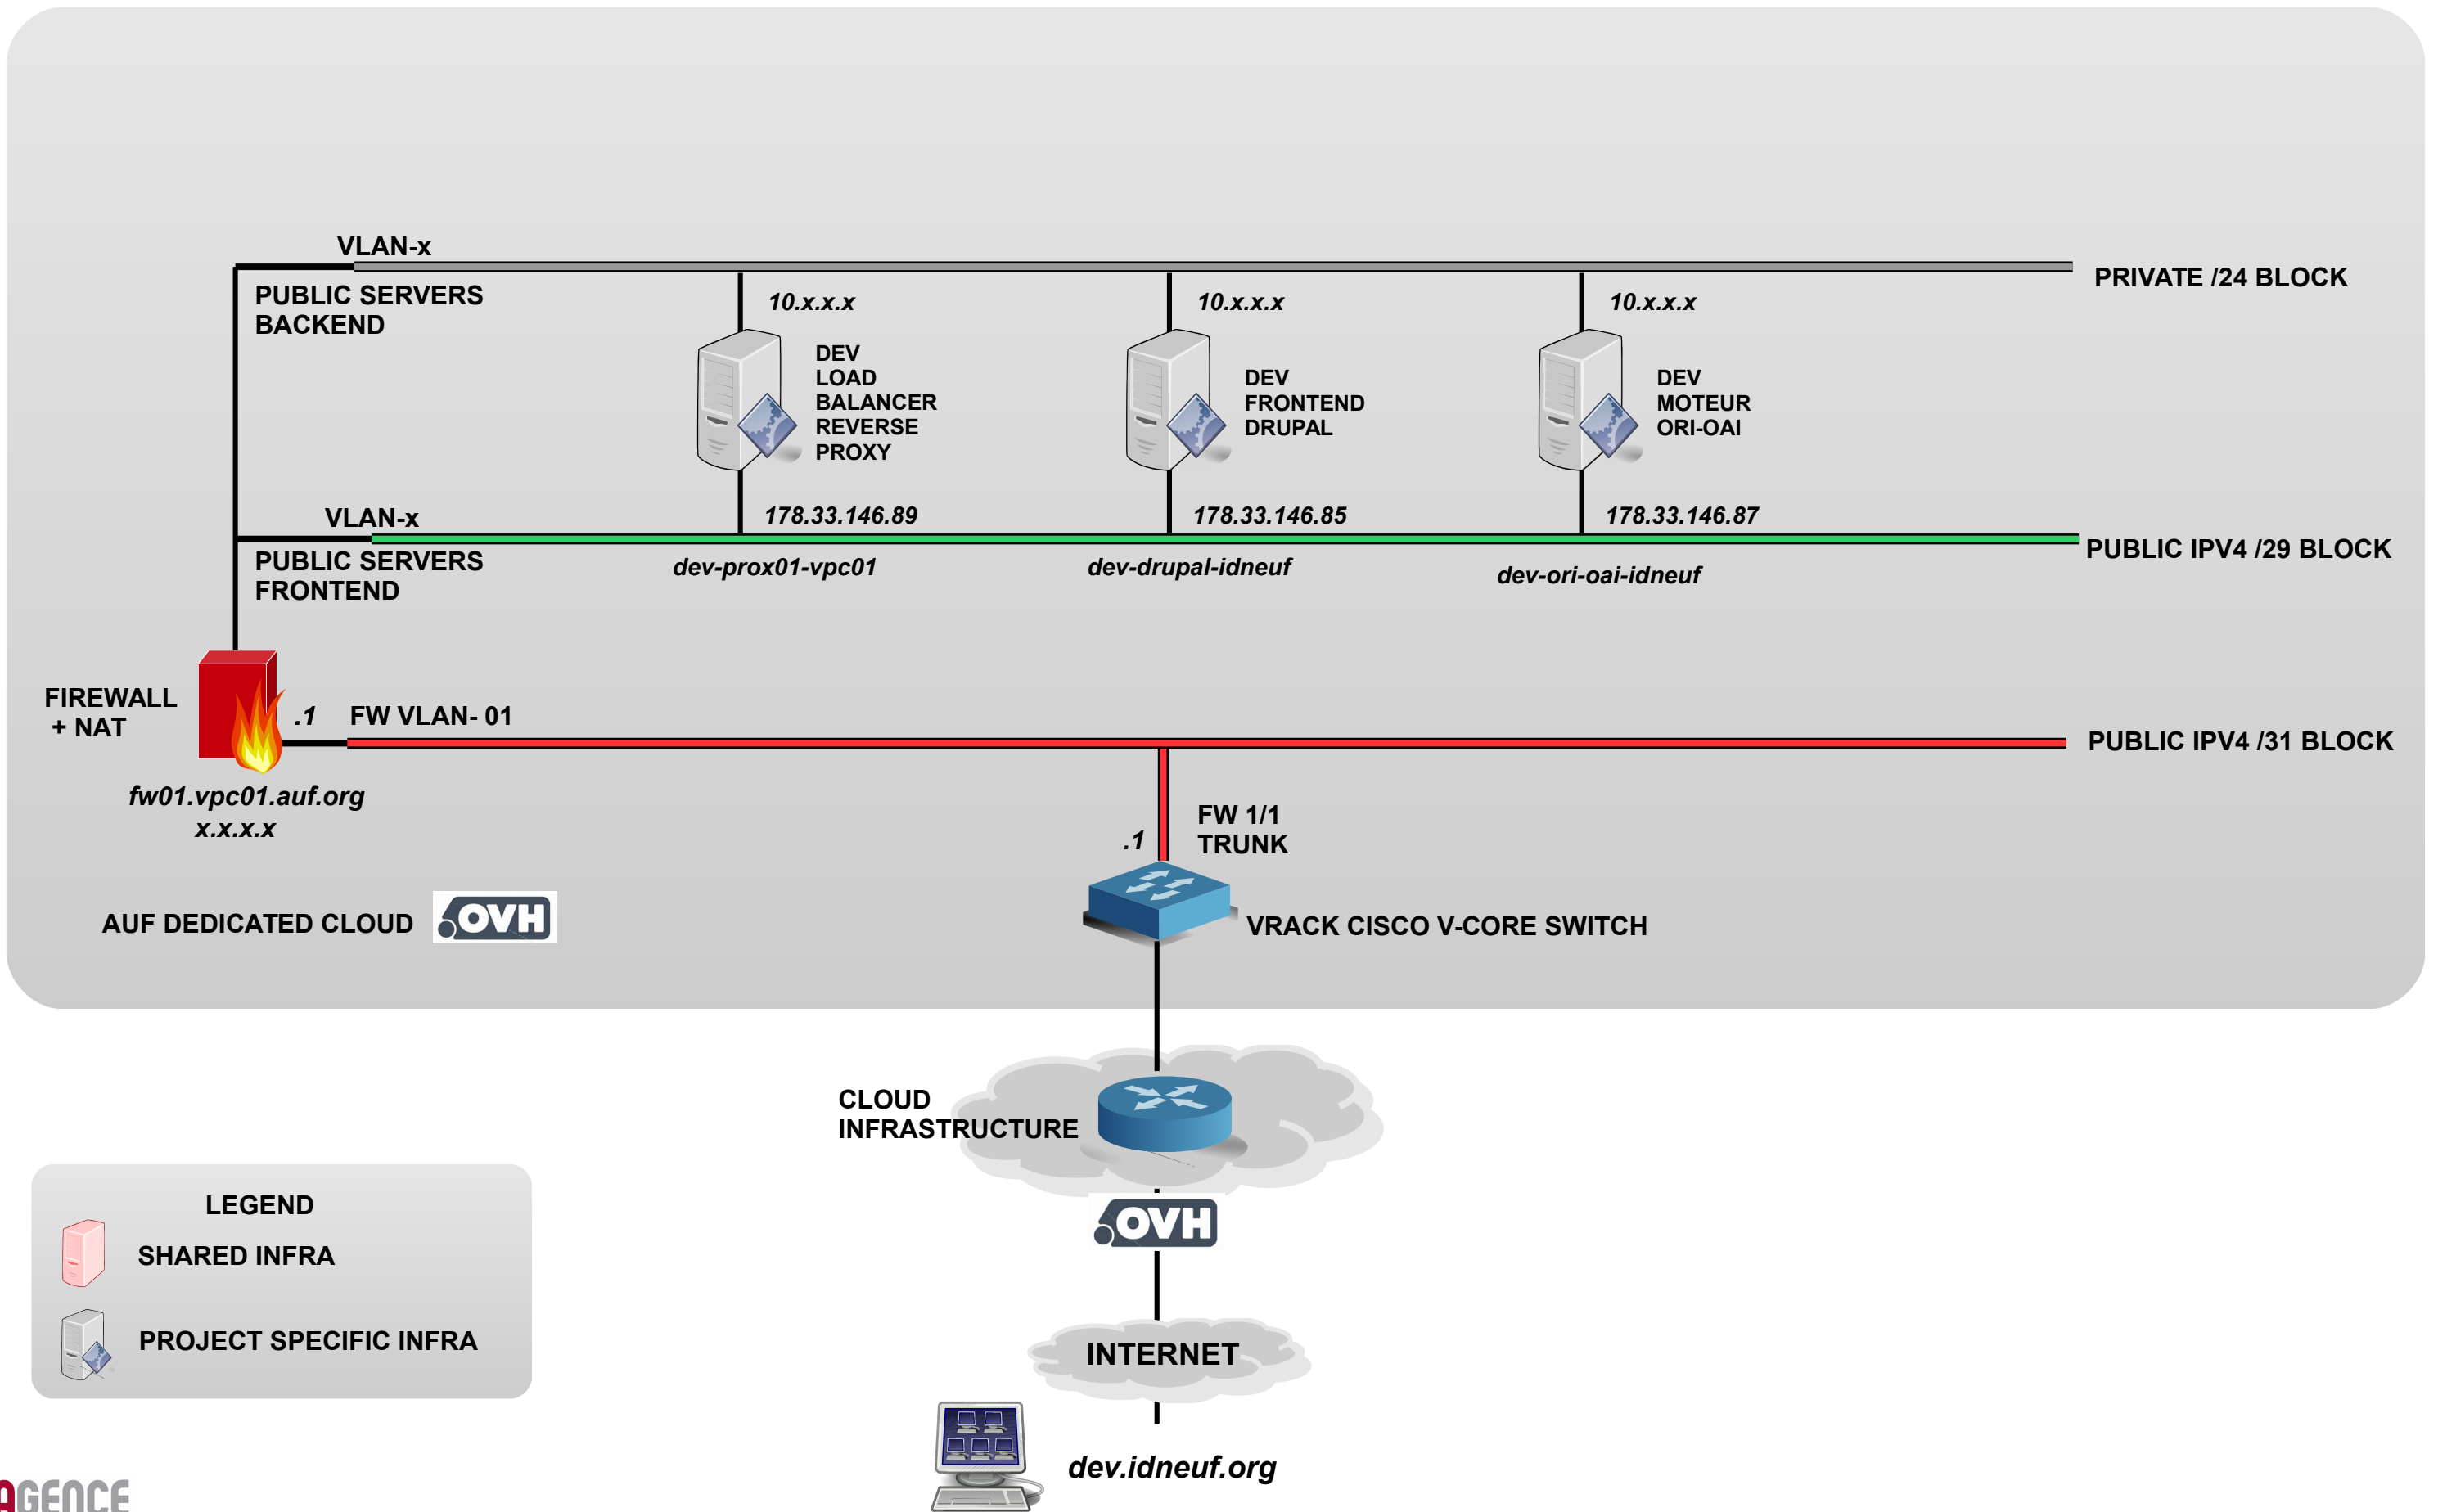

IDNEUF - MOTEUR ORI-OAI – DESIGN FONCTIONNEL

IDNEUF – REVERSE PROXY – FUNCTIONAL DESIGN

IDNEUF DEV – ARCHITECTURE TECHNIQUE – PHASE 1

IDNEUF DEV – DESIGN TECHNIQUE

DRUPAL FRONTEND

VM SPECIFICATIONS

- DEBIAN JESSIE
- VM SHARED MODE
- 25G DISK
- 4G RAM
- 2VCPU
- 2VNIC (PUBLIC/PRIVATE)

dev-drupal-idneuf.auf.org

ALIAS DNS

dev.drupal.idneuf.auf.org
dev.drupal.idneuf.org

FIREWALL

VM SPECIFICATIONS

- LINUX BASED
- 15G DISK
- VM HA MODE
- 2G RAM
- 2VCPU
- 3VNIC (PUBLIC/PRIVATE/GW)

fw01-ovh-vpc01.auf.org

ORI-OAI

VM SPECIFICATIONS

- DEBIAN JESSIE
- VM SHARED MODE
- 45G DISK
- 8G RAM
- 2VCPU
- 2VNIC (PUBLIC/PRIVATE)

dev-ori-oai-idneuf.auf.org

ALIAS DNS

dev.ori-oai.idneuf.auf.org
dev.ori-oai.idneuf.org

FRONTAL REVERSE PROXY

VM SPECIFICATIONS

- DEBIAN JESSIE
- VM SHARED MODE
- 15G DISK
- 3G RAM
- 2VCPU
- 2VNIC (PUBLIC/PRIVATE)

lb01-ovh.auf.org

ALIAS DNS

dev.idneuf.auf.org

IDNEUF PROD – ARCHITECTURE TECHNIQUE - PHASE 1

LEGEND

- SHARED INFRA
- PROJECT SPECIFIC INFRA