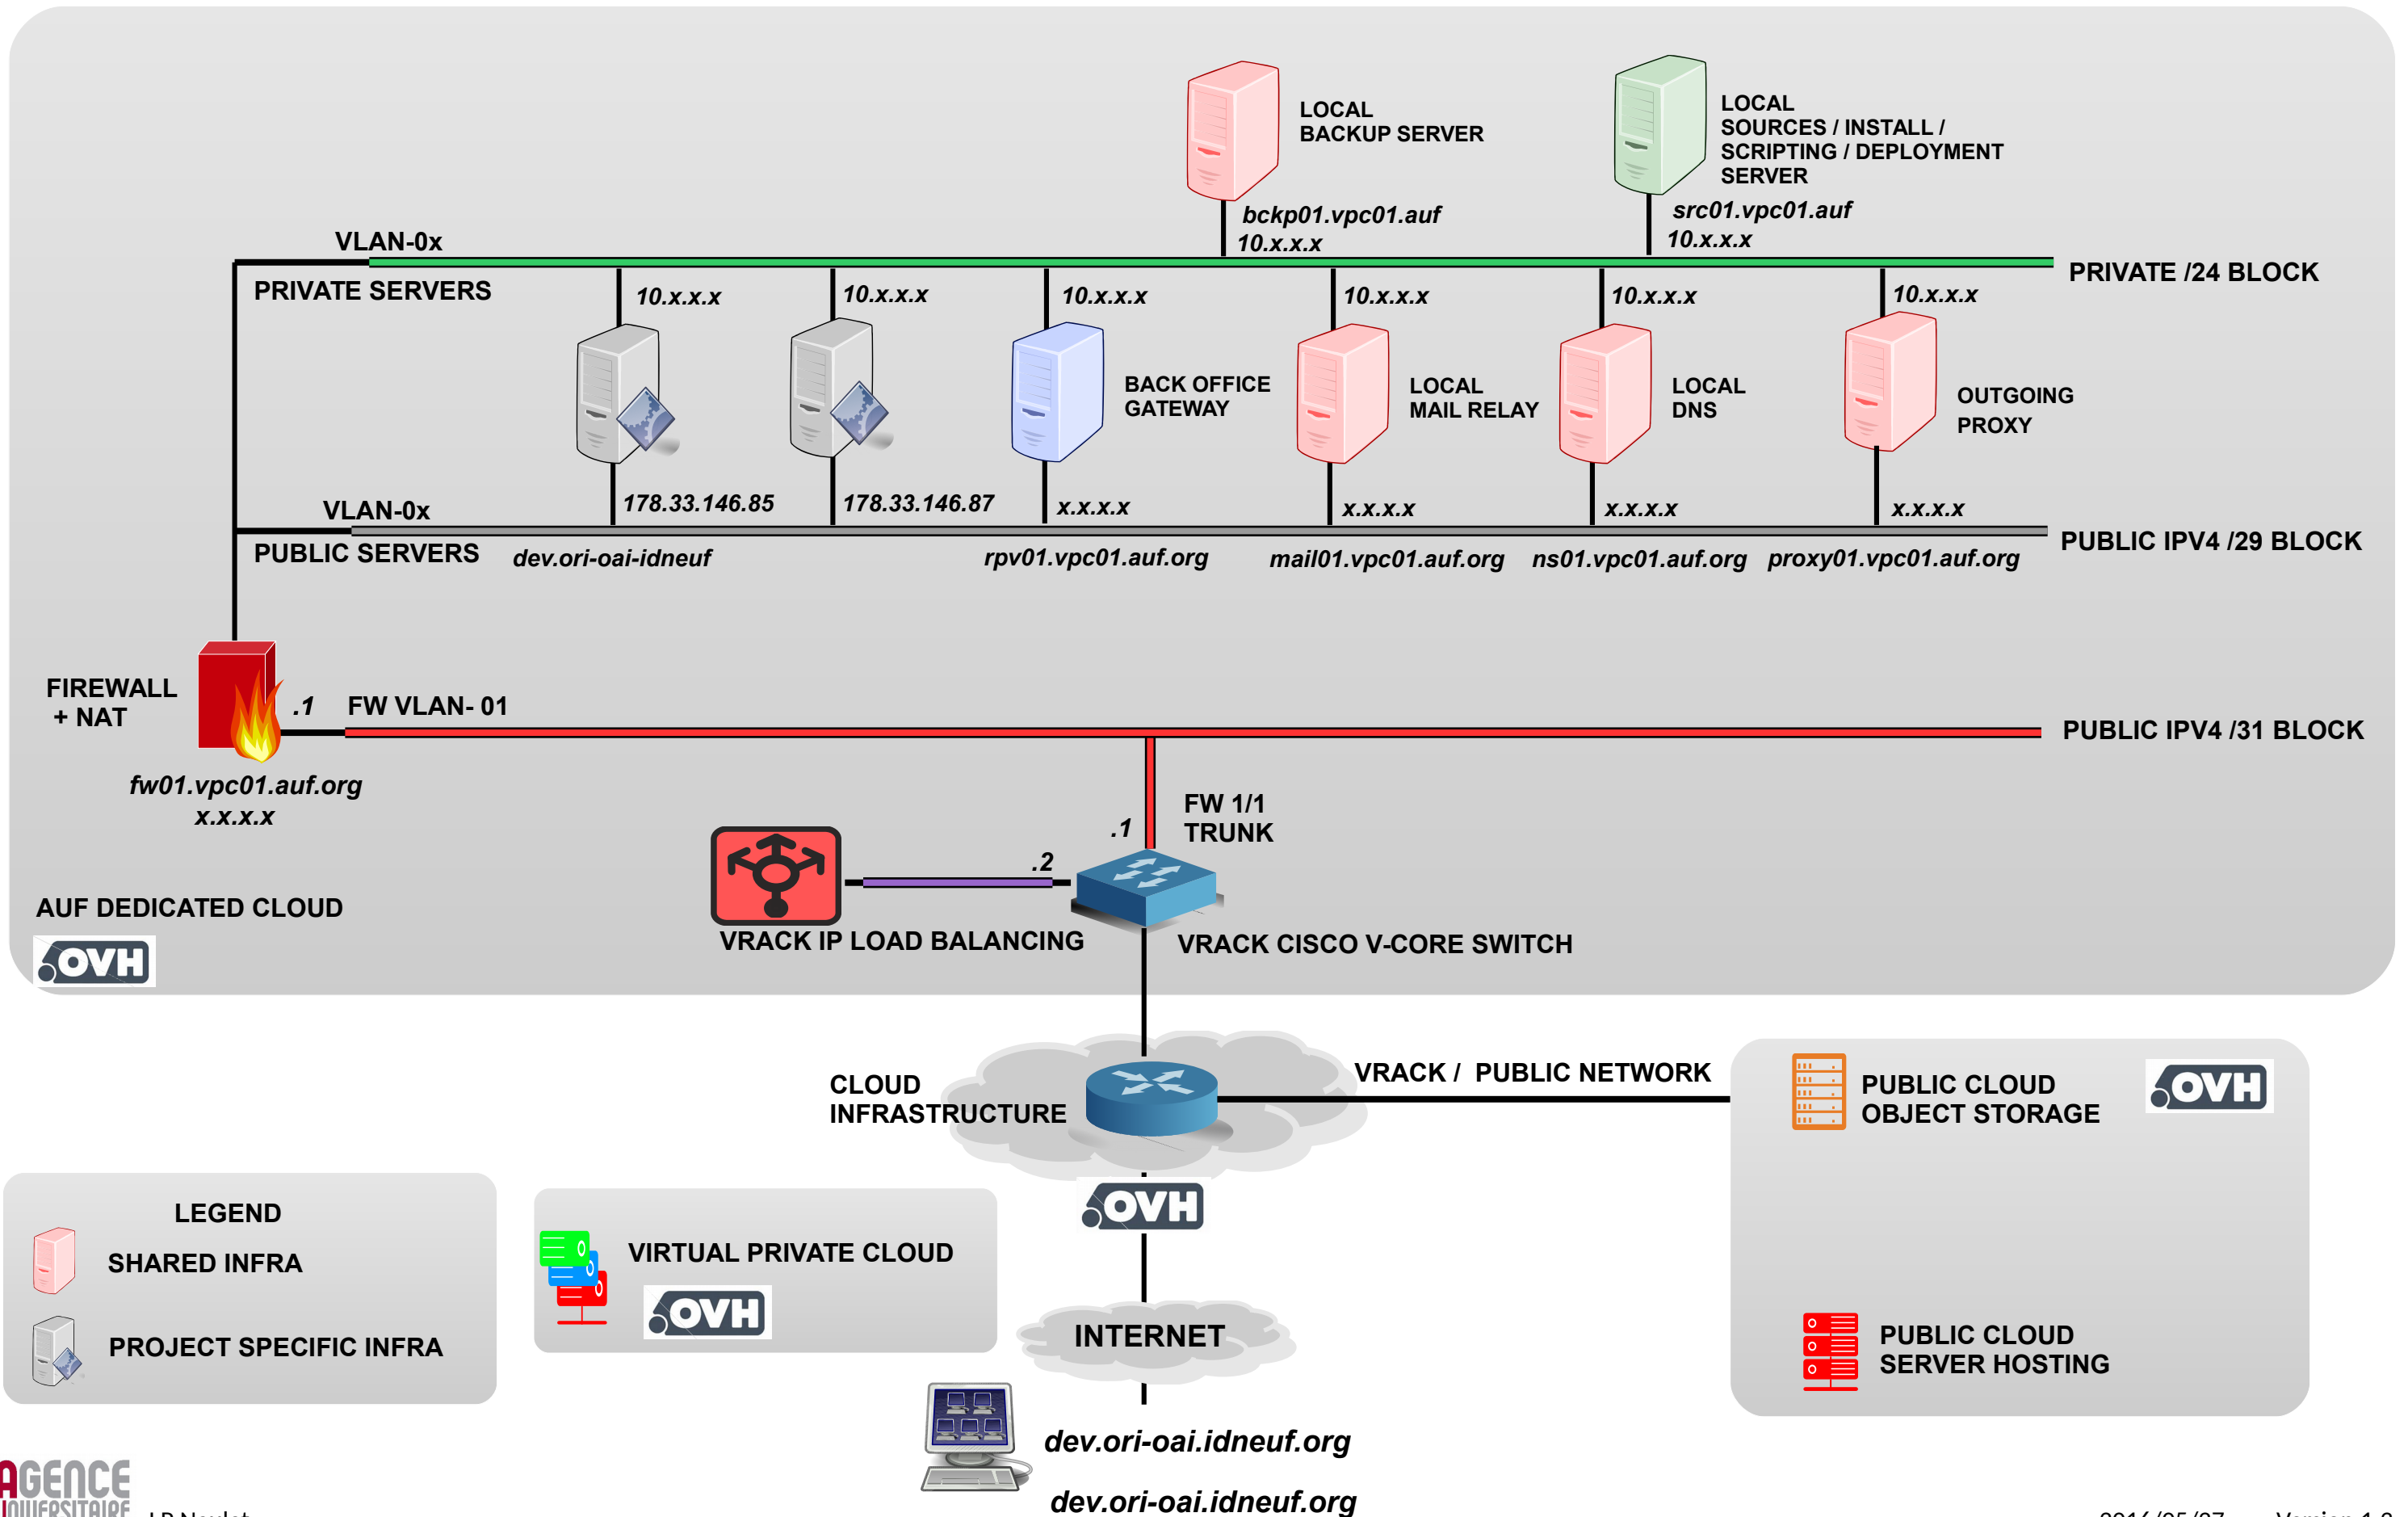

ori-oai-idneuf.auf.org

ALIAS DNS

dev.ori-oai.idneuf.auf.org

ori-oai.idneuf.org

FRONTAL REVERSE PROXY

VM SPECIFICATIONS

- DEBIAN JESSIE
- VM SHARED MODE
- 15G DISK
- 3G RAM
- 2VCPU
- 2VNIC (PUBLIC/PRIVATE)
- **ESX HA MODE**

prod-proxy01-vpc01.auf.org

ALIAS DNS

idneuf.auf.org

IDNEUF – VERSION MONOLITHIQUE – DESIGN TECHNIQUE - PROD

IDNEUF – VERSION LOAD BALANCING – DESIGN TECHNIQUE - PROD

IDNEUF – ARCHITECTURE TECHNIQUE – PHASE 2

IDNEUF – ARCHITECTURE TECHNIQUE – PHASE 2

IDNEUF - MOTEUR ORI-OAI – DESIGN FONCTIONNEL

IDNEUF – REVERSE PROXY – FUNCTIONAL DESIGN

IDNEUF DEV – ARCHITECTURE TECHNIQUE – PHASE 1

LEGEND

- SHARED INFRA (represented by a red server icon)
- PROJECT SPECIFIC INFRA (represented by a blue server icon)

IDNEUF DEV – DESIGN TECHNIQUE

DRUPAL FRONTEND

VM SPECIFICATIONS

- DEBIAN JESSIE
- VM SHARED MODE
- 25G DISK
- 4G RAM
- 2VCPU
- 2VNIC (PUBLIC/PRIVATE)

dev-drupal-idneuf.auf.org

ALIAS DNS

dev.drupal.idneuf.auf.org
dev.drupal.idneuf.org