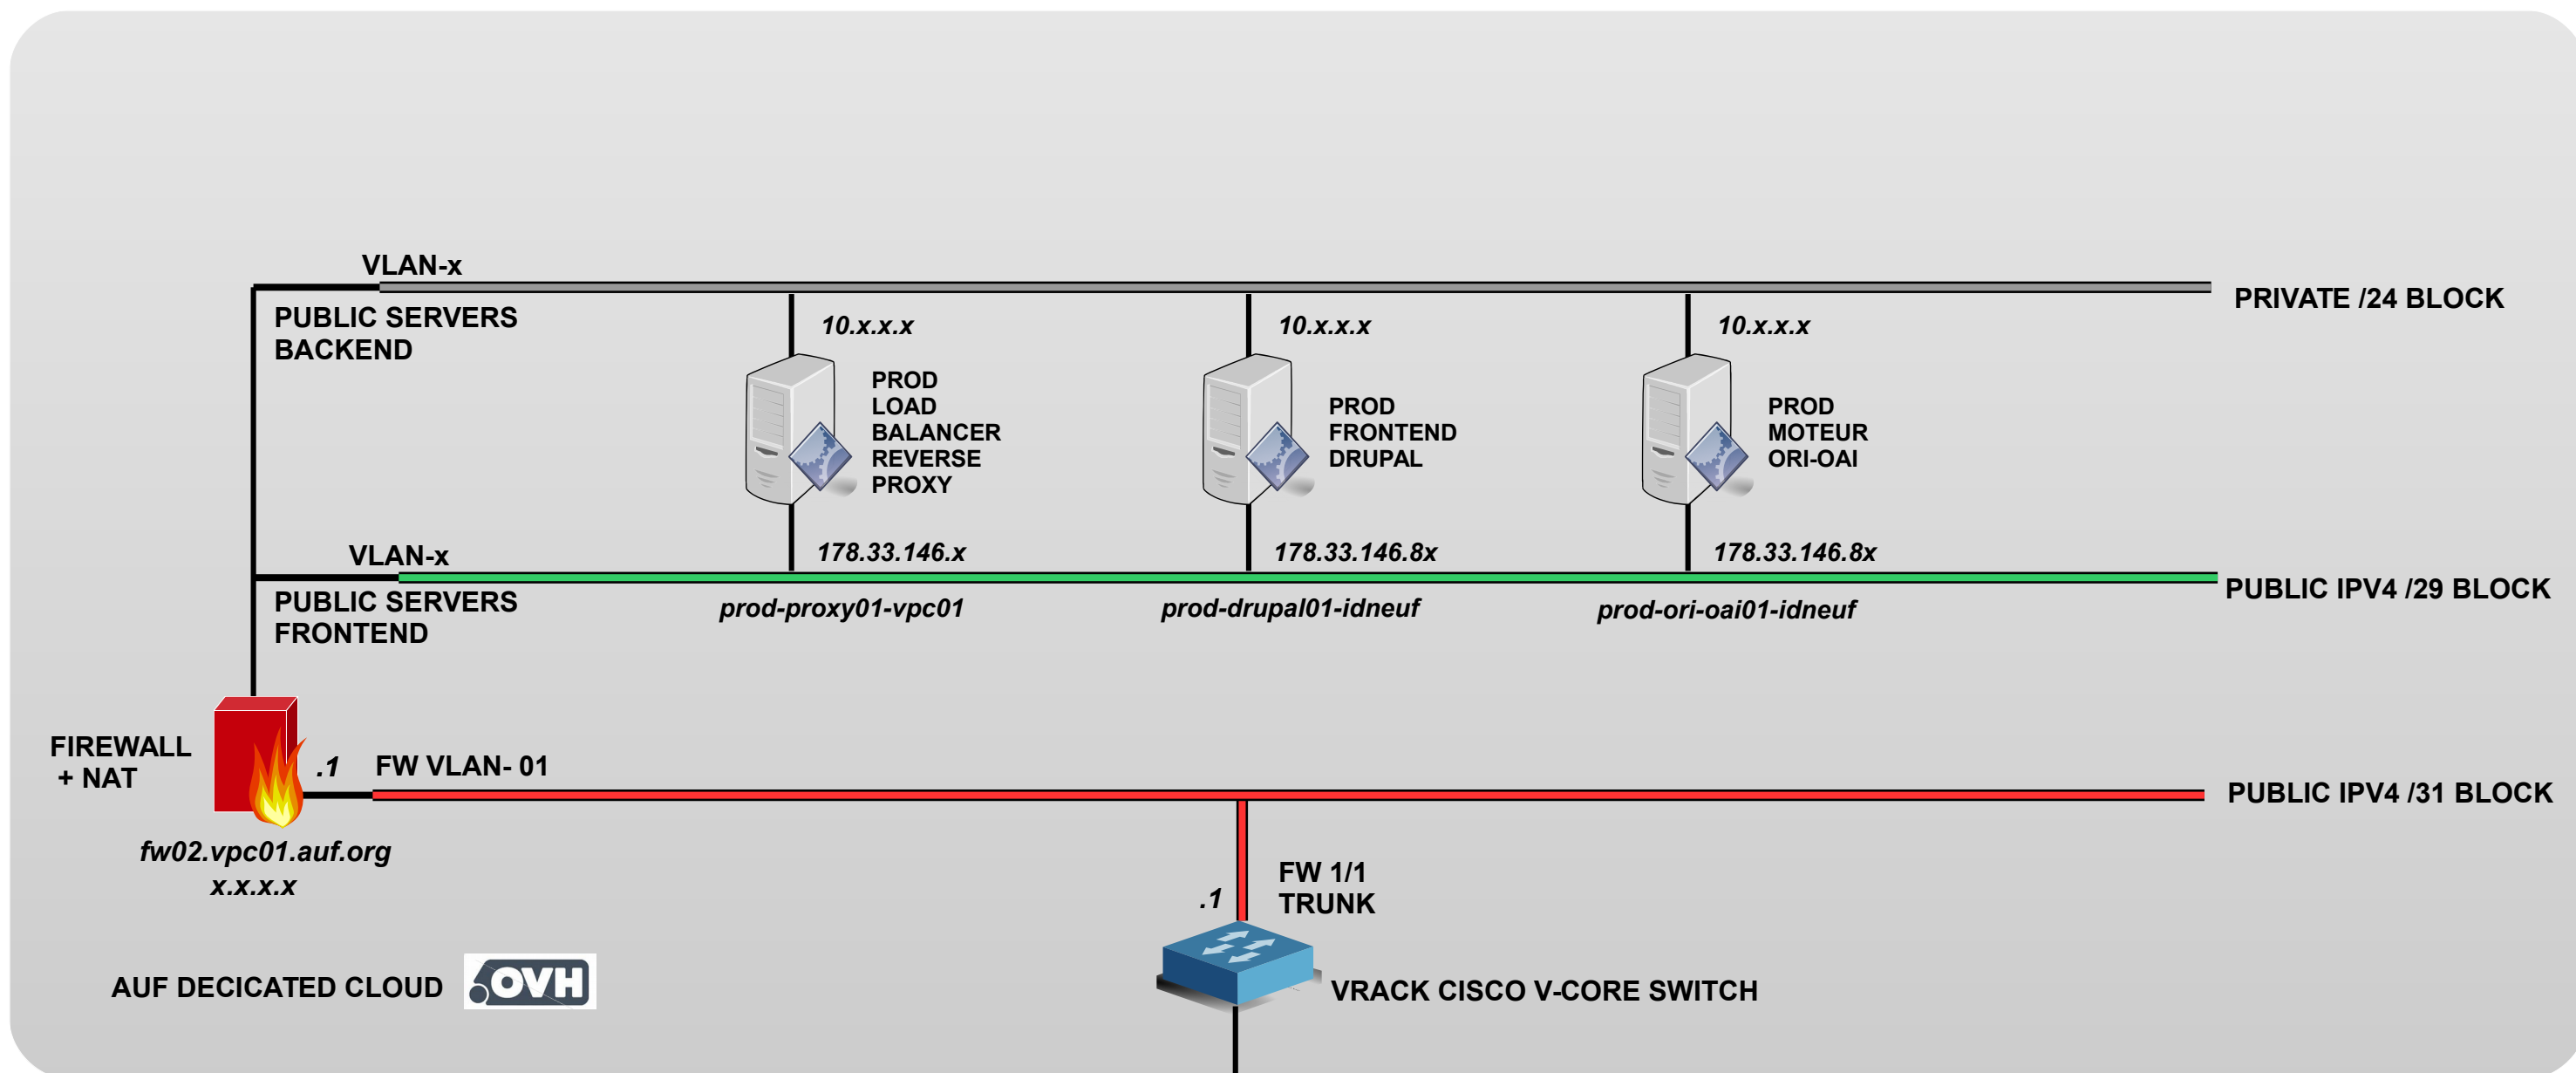

IDNEUF PROD – ARCHITECTURE TECHNIQUE - PHASE 1

LEGEND

- SHARED INFRA
- PROJECT SPECIFIC INFRA