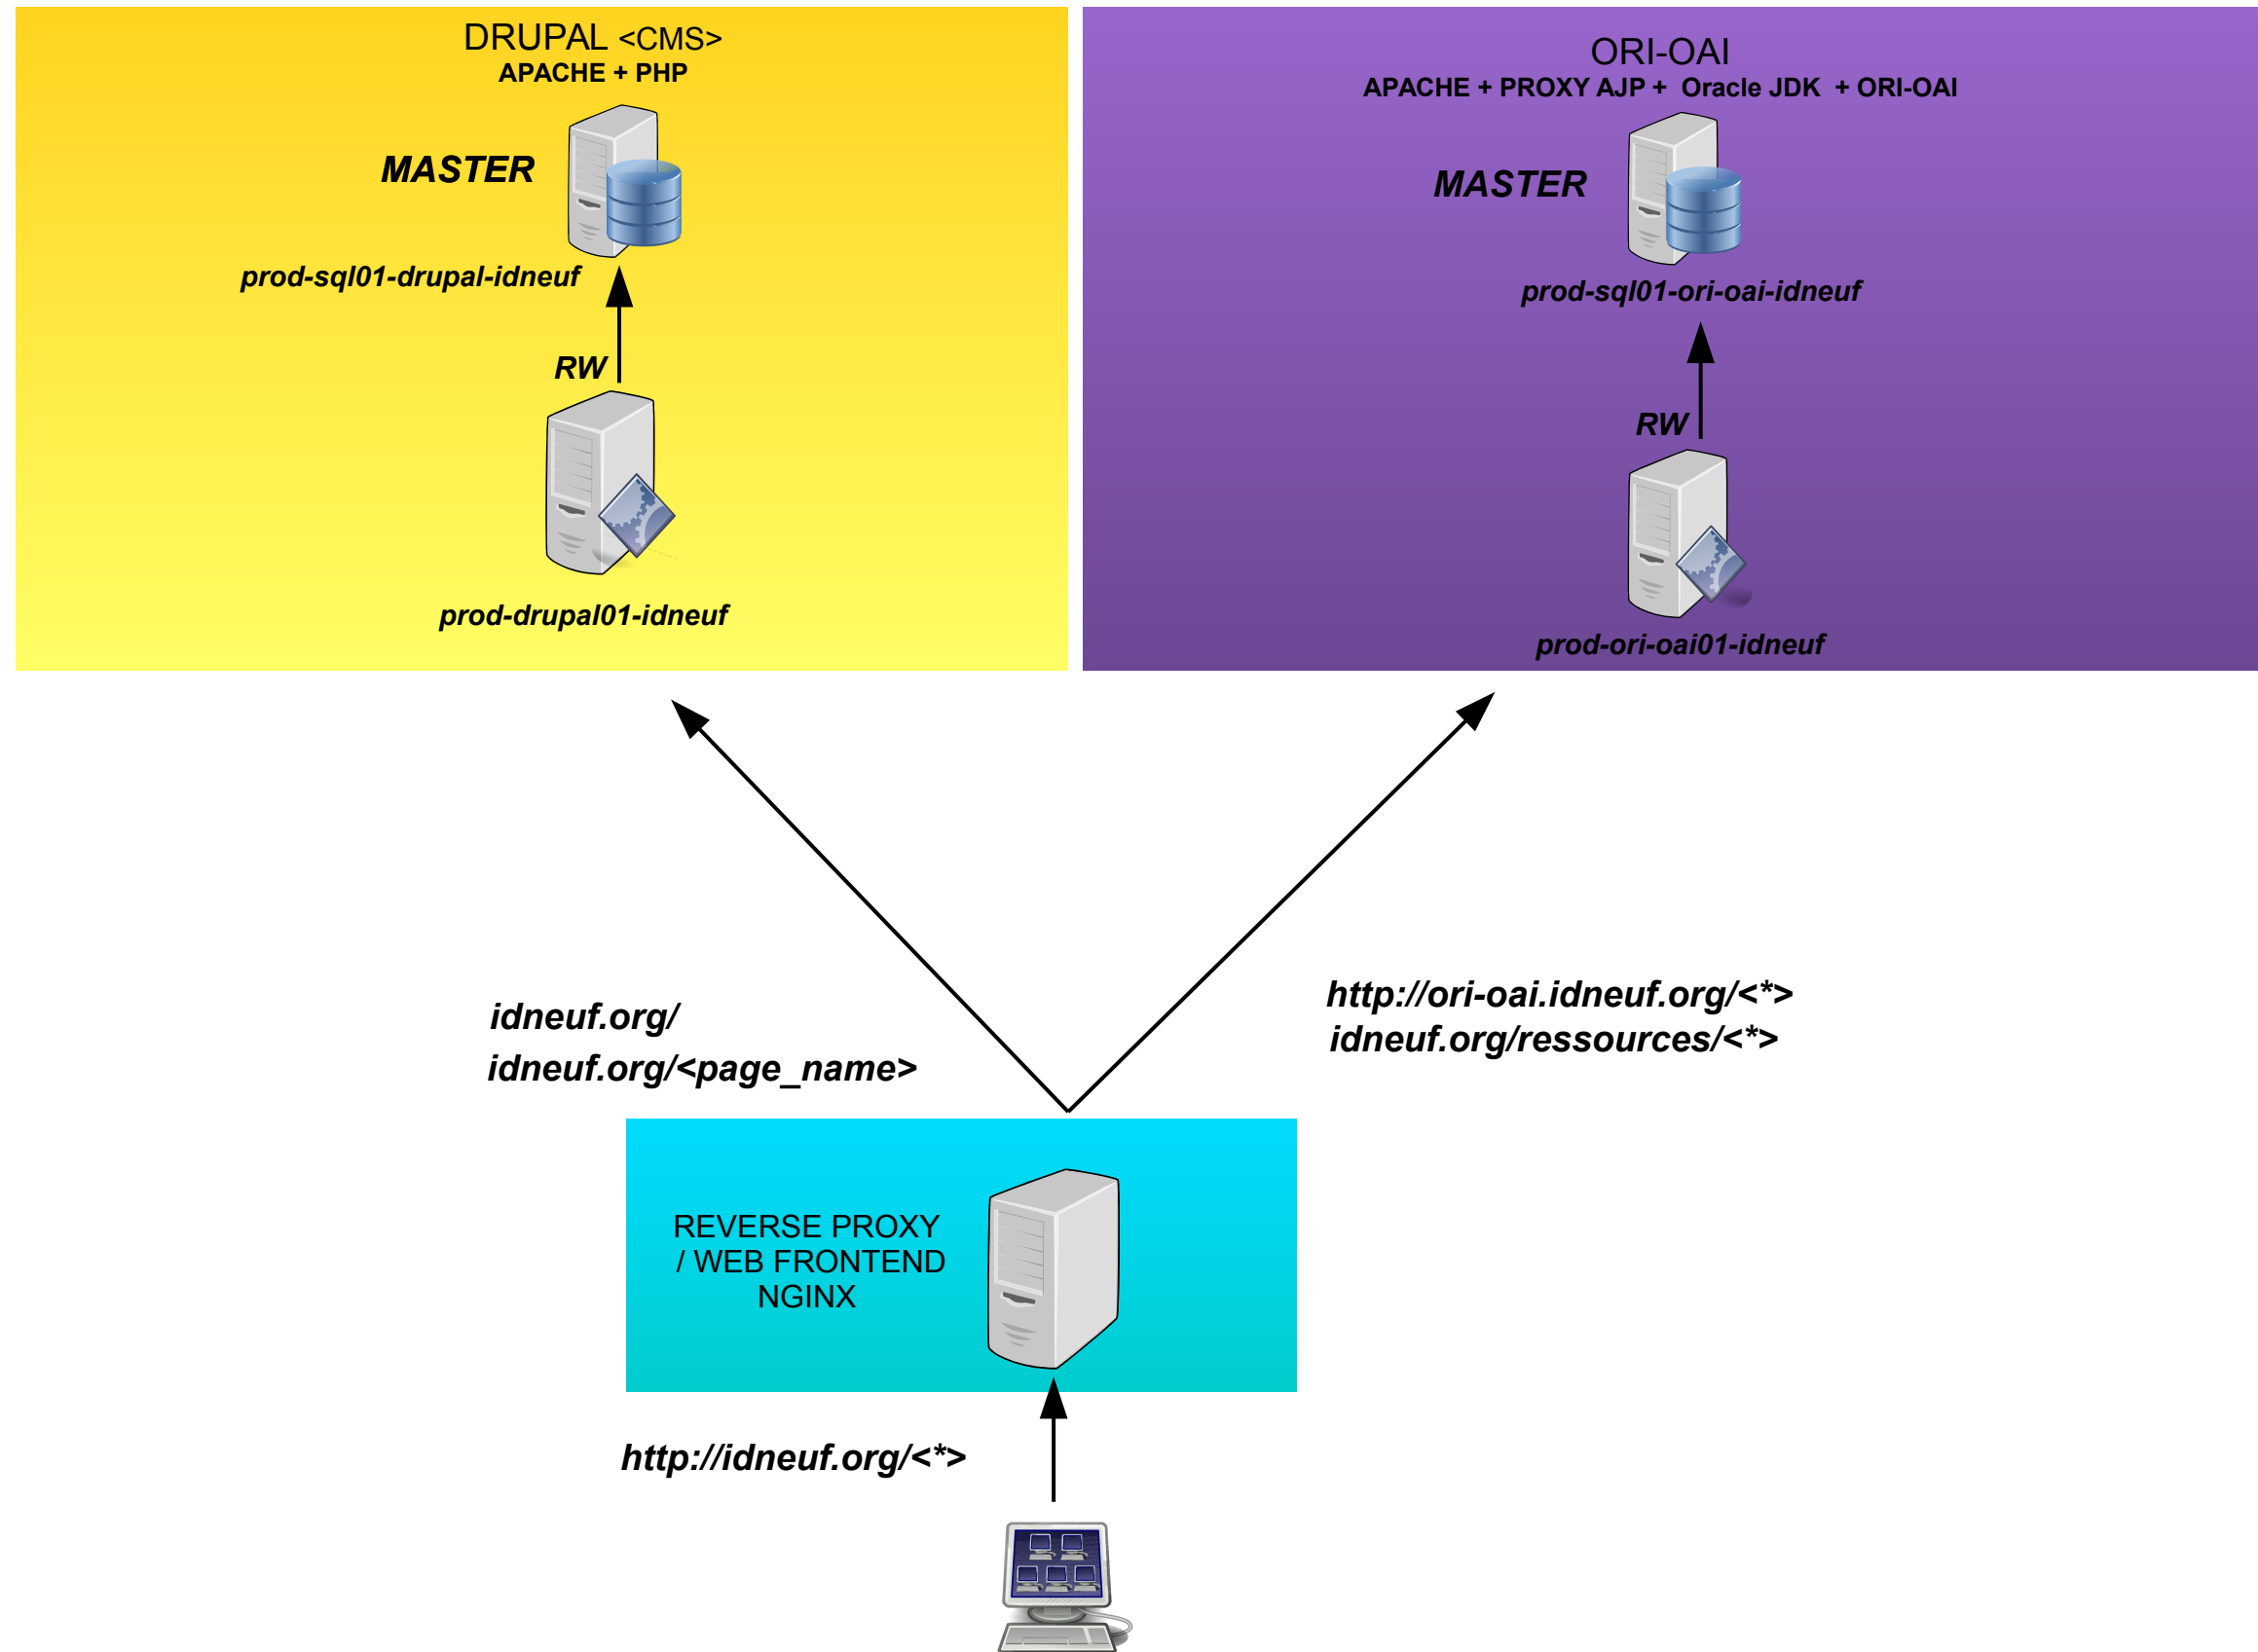

FRONTAL REVERSE PROXY

VM SPECIFICATIONS

- DEBIAN JESSIE
- VM SHARED MODE
- 15G DISK
- 3G RAM
- 2VCPU
- 2VNIC (PUBLIC/PRIVATE)
- **ESX HA MODE**

prod-proxy01-vpc01.auf.org

ALIAS DNS

idneuf.auf.org

IDNEUF – VERSION MONOLITHIQUE – DESIGN TECHNIQUE - PROD

IDNEUF – VERSION LOAD BALANCING – DESIGN TECHNIQUE - PROD

IDNEUF – ARCHITECTURE TECHNIQUE – PHASE 2