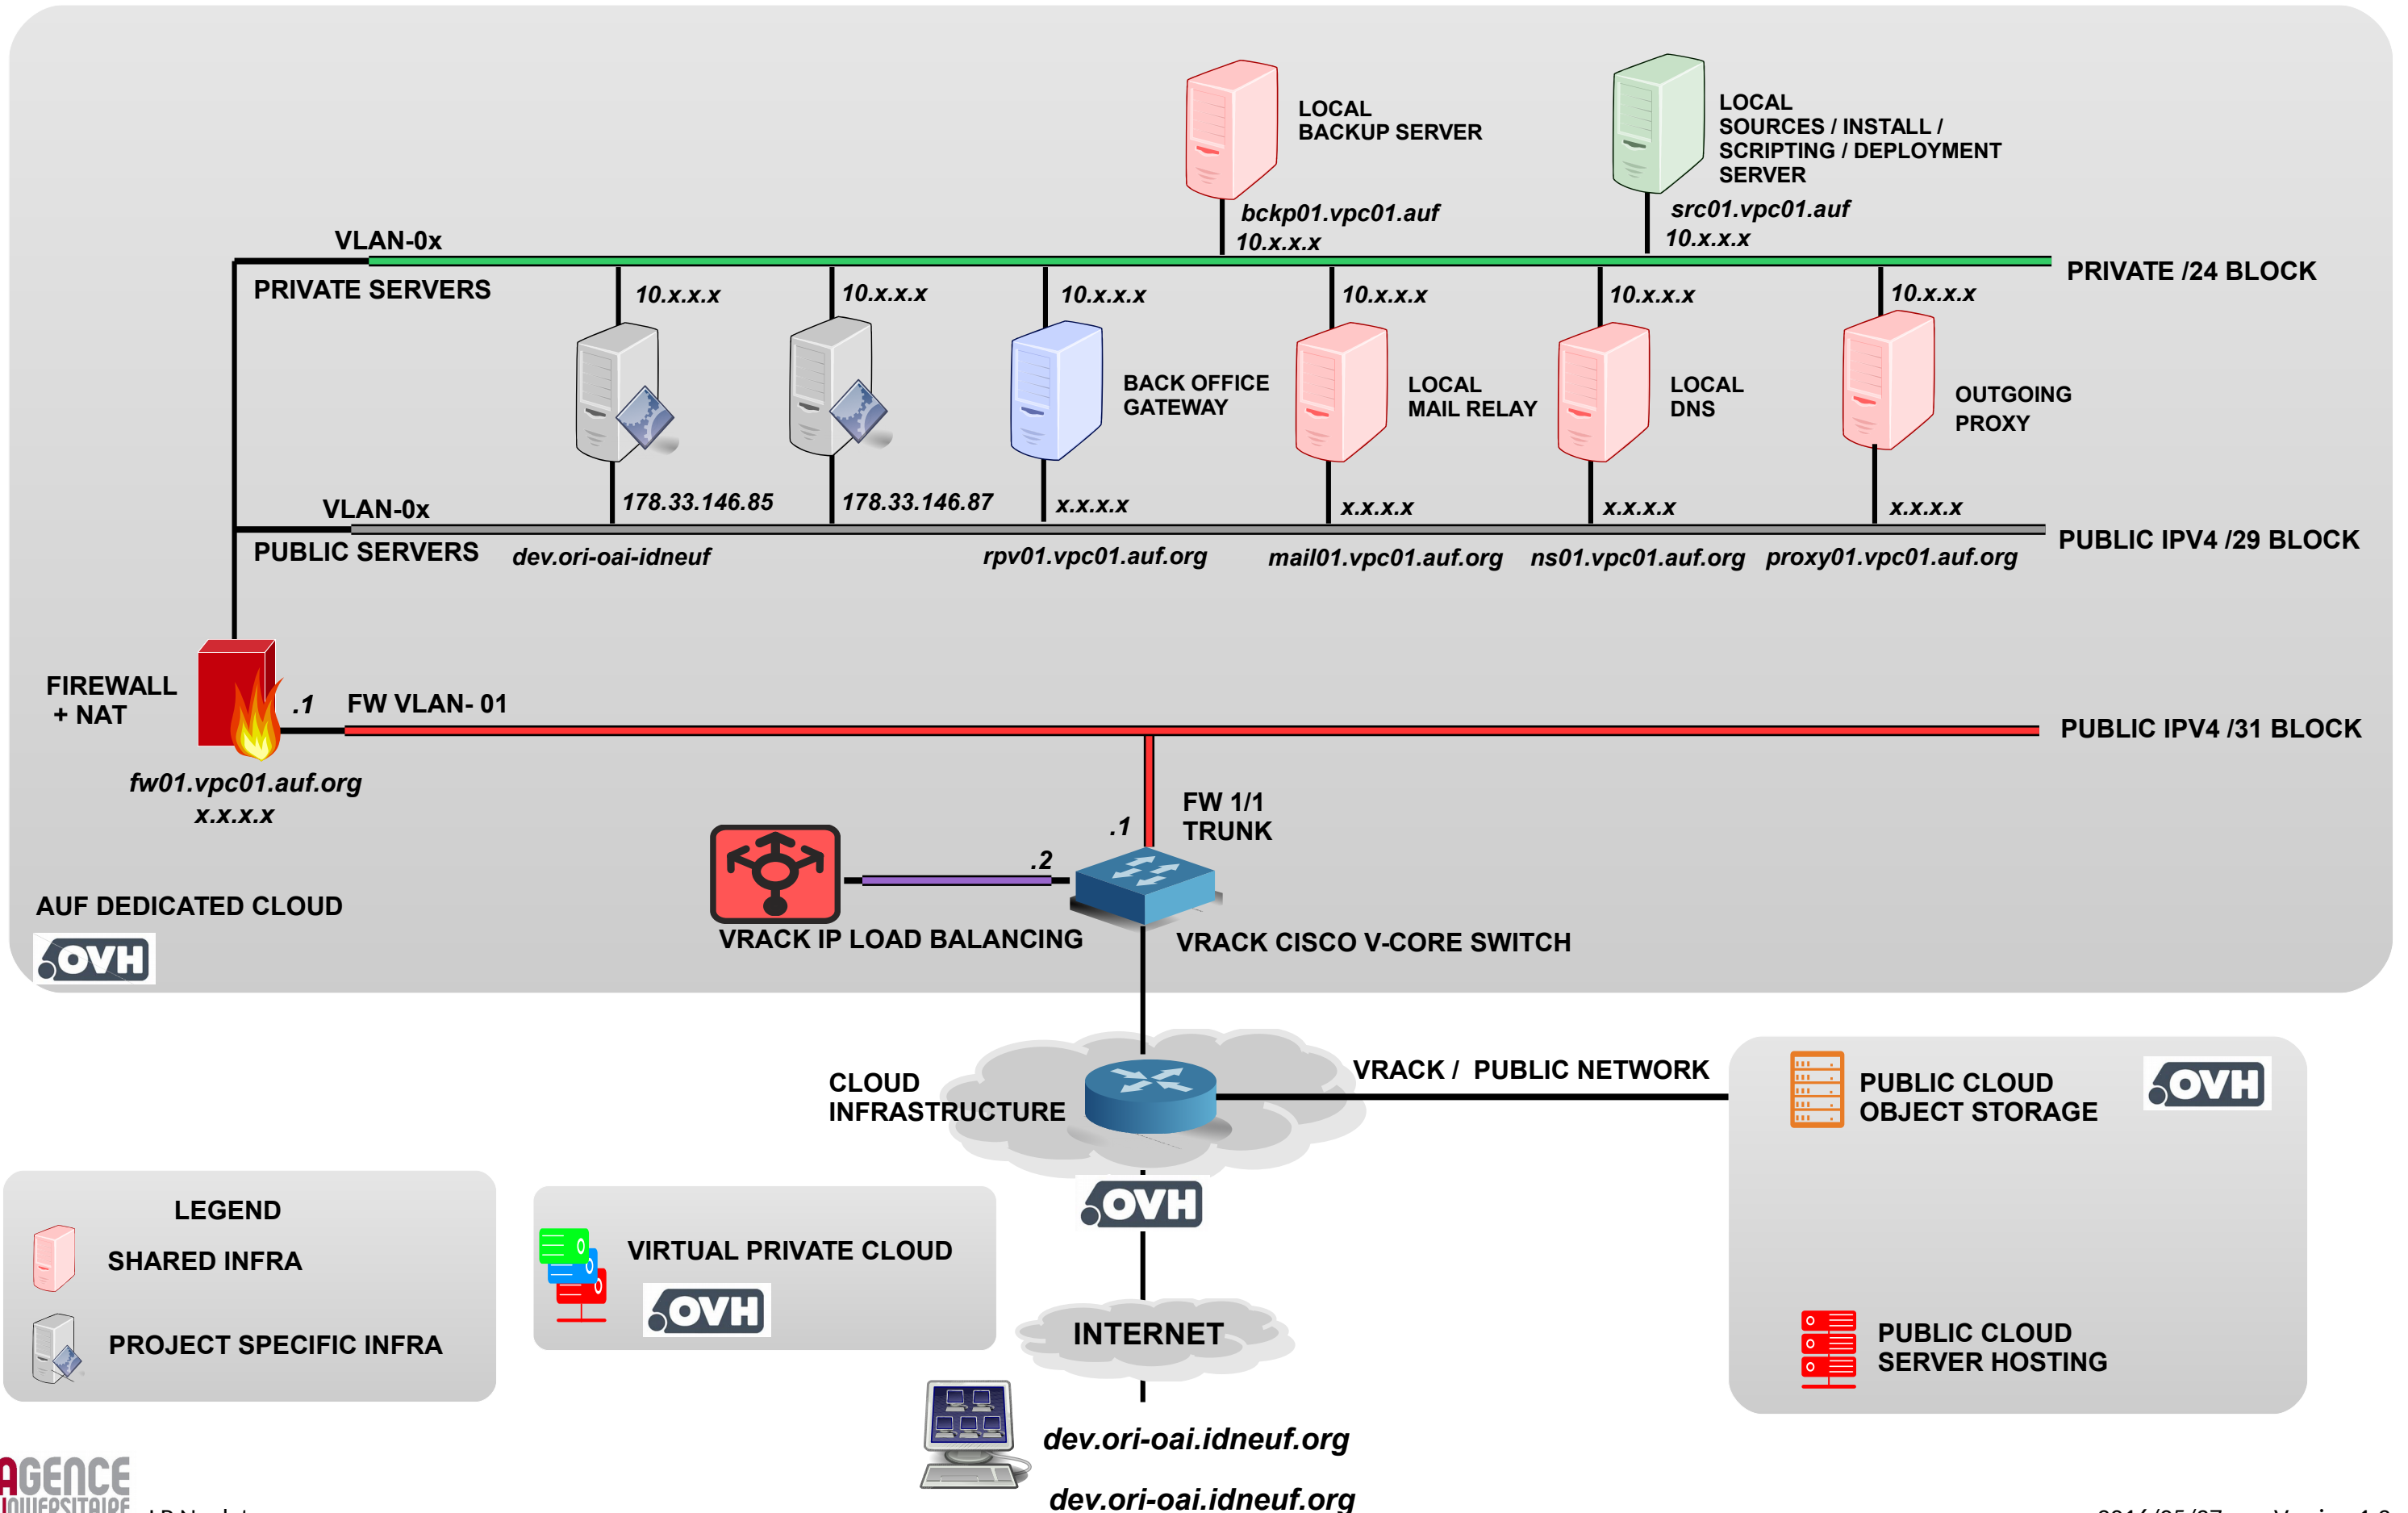

ori-oai-idneuf.auf.org

ALIAS DNS

dev.ori-oai.idneuf.auf.org

ori-oai.idneuf.org

FRONTAL REVERSE PROXY

VM SPECIFICATIONS

- DEBIAN JESSIE
- VM SHARED MODE
- 15G DISK
- 3G RAM
- 2VCPU
- 2VNIC (PUBLIC/PRIVATE)
- **ESX HA MODE**

prod-proxy01-vpc01.auf.org

ALIAS DNS

idneuf.auf.org

IDNEUF – VERSION MONOLITHIQUE – DESIGN TECHNIQUE - PROD

IDNEUF – VERSION LOAD BALANCING – DESIGN TECHNIQUE - PROD

IDNEUF – ARCHITECTURE TECHNIQUE – PHASE 2

IDNEUF – ARCHITECTURE TECHNIQUE – PHASE 2

IDNEUF - MOTEUR ORI-OAI – DESIGN FONCTIONNEL

IDNEUF – REVERSE PROXY – FUNCTIONAL DESIGN

IDNEUF DEV – ARCHITECTURE TECHNIQUE – PHASE 1

LEGEND

- SHARED INFRA (represented by a red server icon)
- PROJECT SPECIFIC INFRA (represented by a blue server icon)

IDNEUF DEV – DESIGN TECHNIQUE

DRUPAL FRONTEND

VM SPECIFICATIONS

- DEBIAN JESSIE
- VM SHARED MODE
- 25G DISK
- 4G RAM
- 2VCPU
- 2VNIC (PUBLIC/PRIVATE)

dev-drupal-idneuf.auf.org

ALIAS DNS

dev.drupal.idneuf.auf.org
dev.drupal.idneuf.org