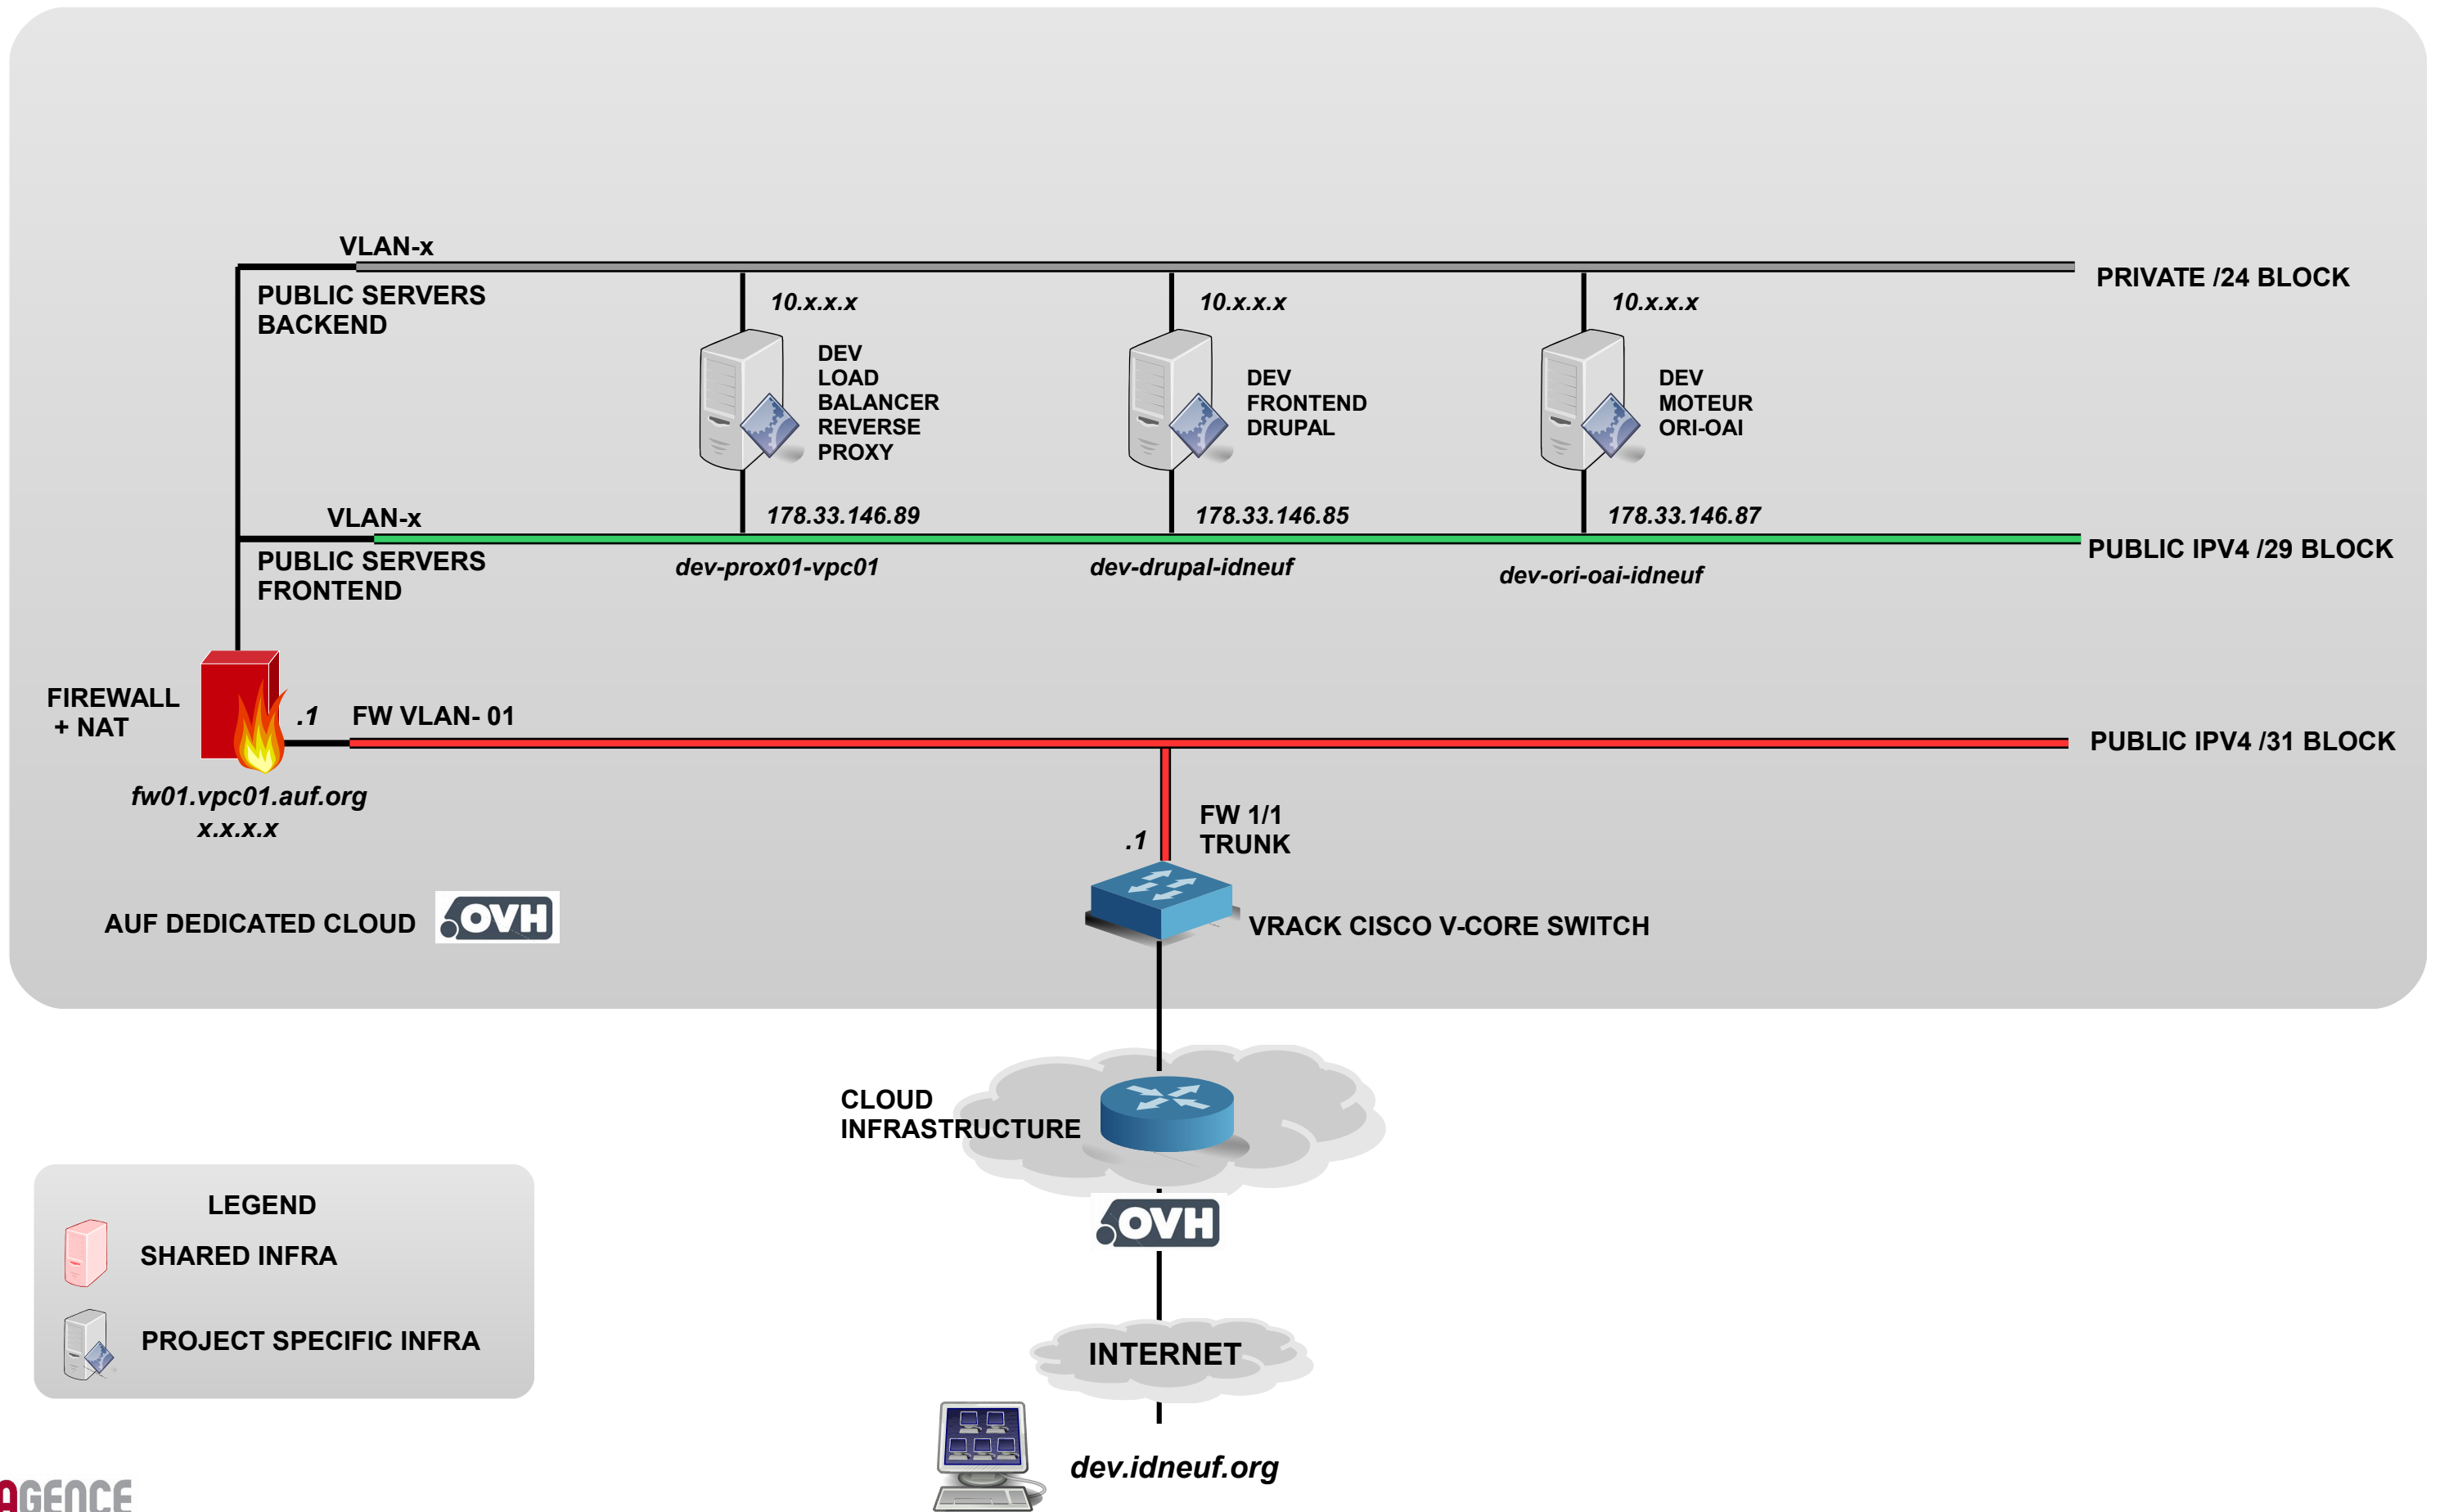

IDNEUF – ARCHITECTURE TECHNIQUE – PHASE 2

IDNEUF - MOTEUR ORI-OAI – DESIGN FONCTIONNEL

IDNEUF – REVERSE PROXY – FUNCTIONAL DESIGN

IDNEUF DEV – ARCHITECTURE TECHNIQUE – PHASE 1

LEGEND

- SHARED INFRA (represented by a red server icon)
- PROJECT SPECIFIC INFRA (represented by a blue server icon)

IDNEUF DEV – DESIGN TECHNIQUE

DRUPAL FRONTEND

VM SPECIFICATIONS

- DEBIAN JESSIE
- VM SHARED MODE
- 25G DISK
- 4G RAM
- 2VCPU
- 2VNIC (PUBLIC/PRIVATE)

dev-drupal-idneuf.auf.org

ALIAS DNS

dev.drupal.idneuf.auf.org
dev.drupal.idneuf.org