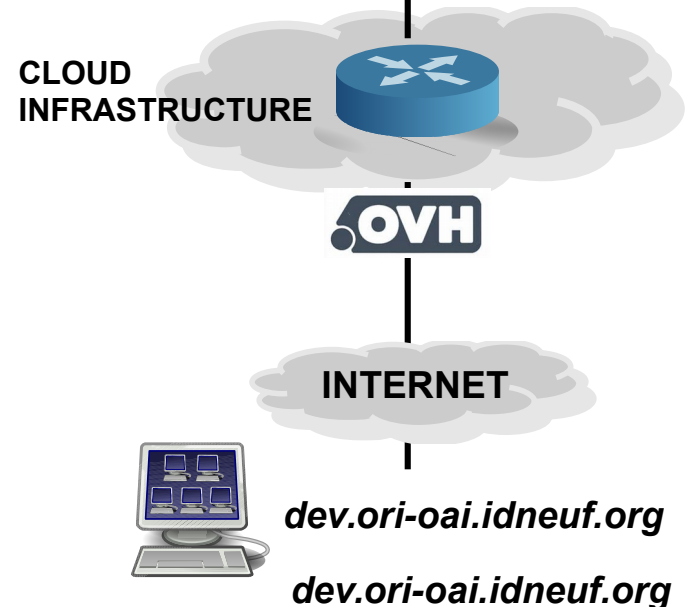

VM SPECIFICATIONS

- DEBIAN JESSIE
- VM SHARED MODE
- 15G DISK
- 3G RAM
- 2VCPU
- 2VNIC (PUBLIC/PRIVATE)

lb01-ovh.auf.org

ALIAS DNS

dev.idneuf.auf.org

IDNEUF PROD – ARCHITECTURE TECHNIQUE - PHASE 1

LEGEND

- SHARED INFRA
- PROJECT SPECIFIC INFRA