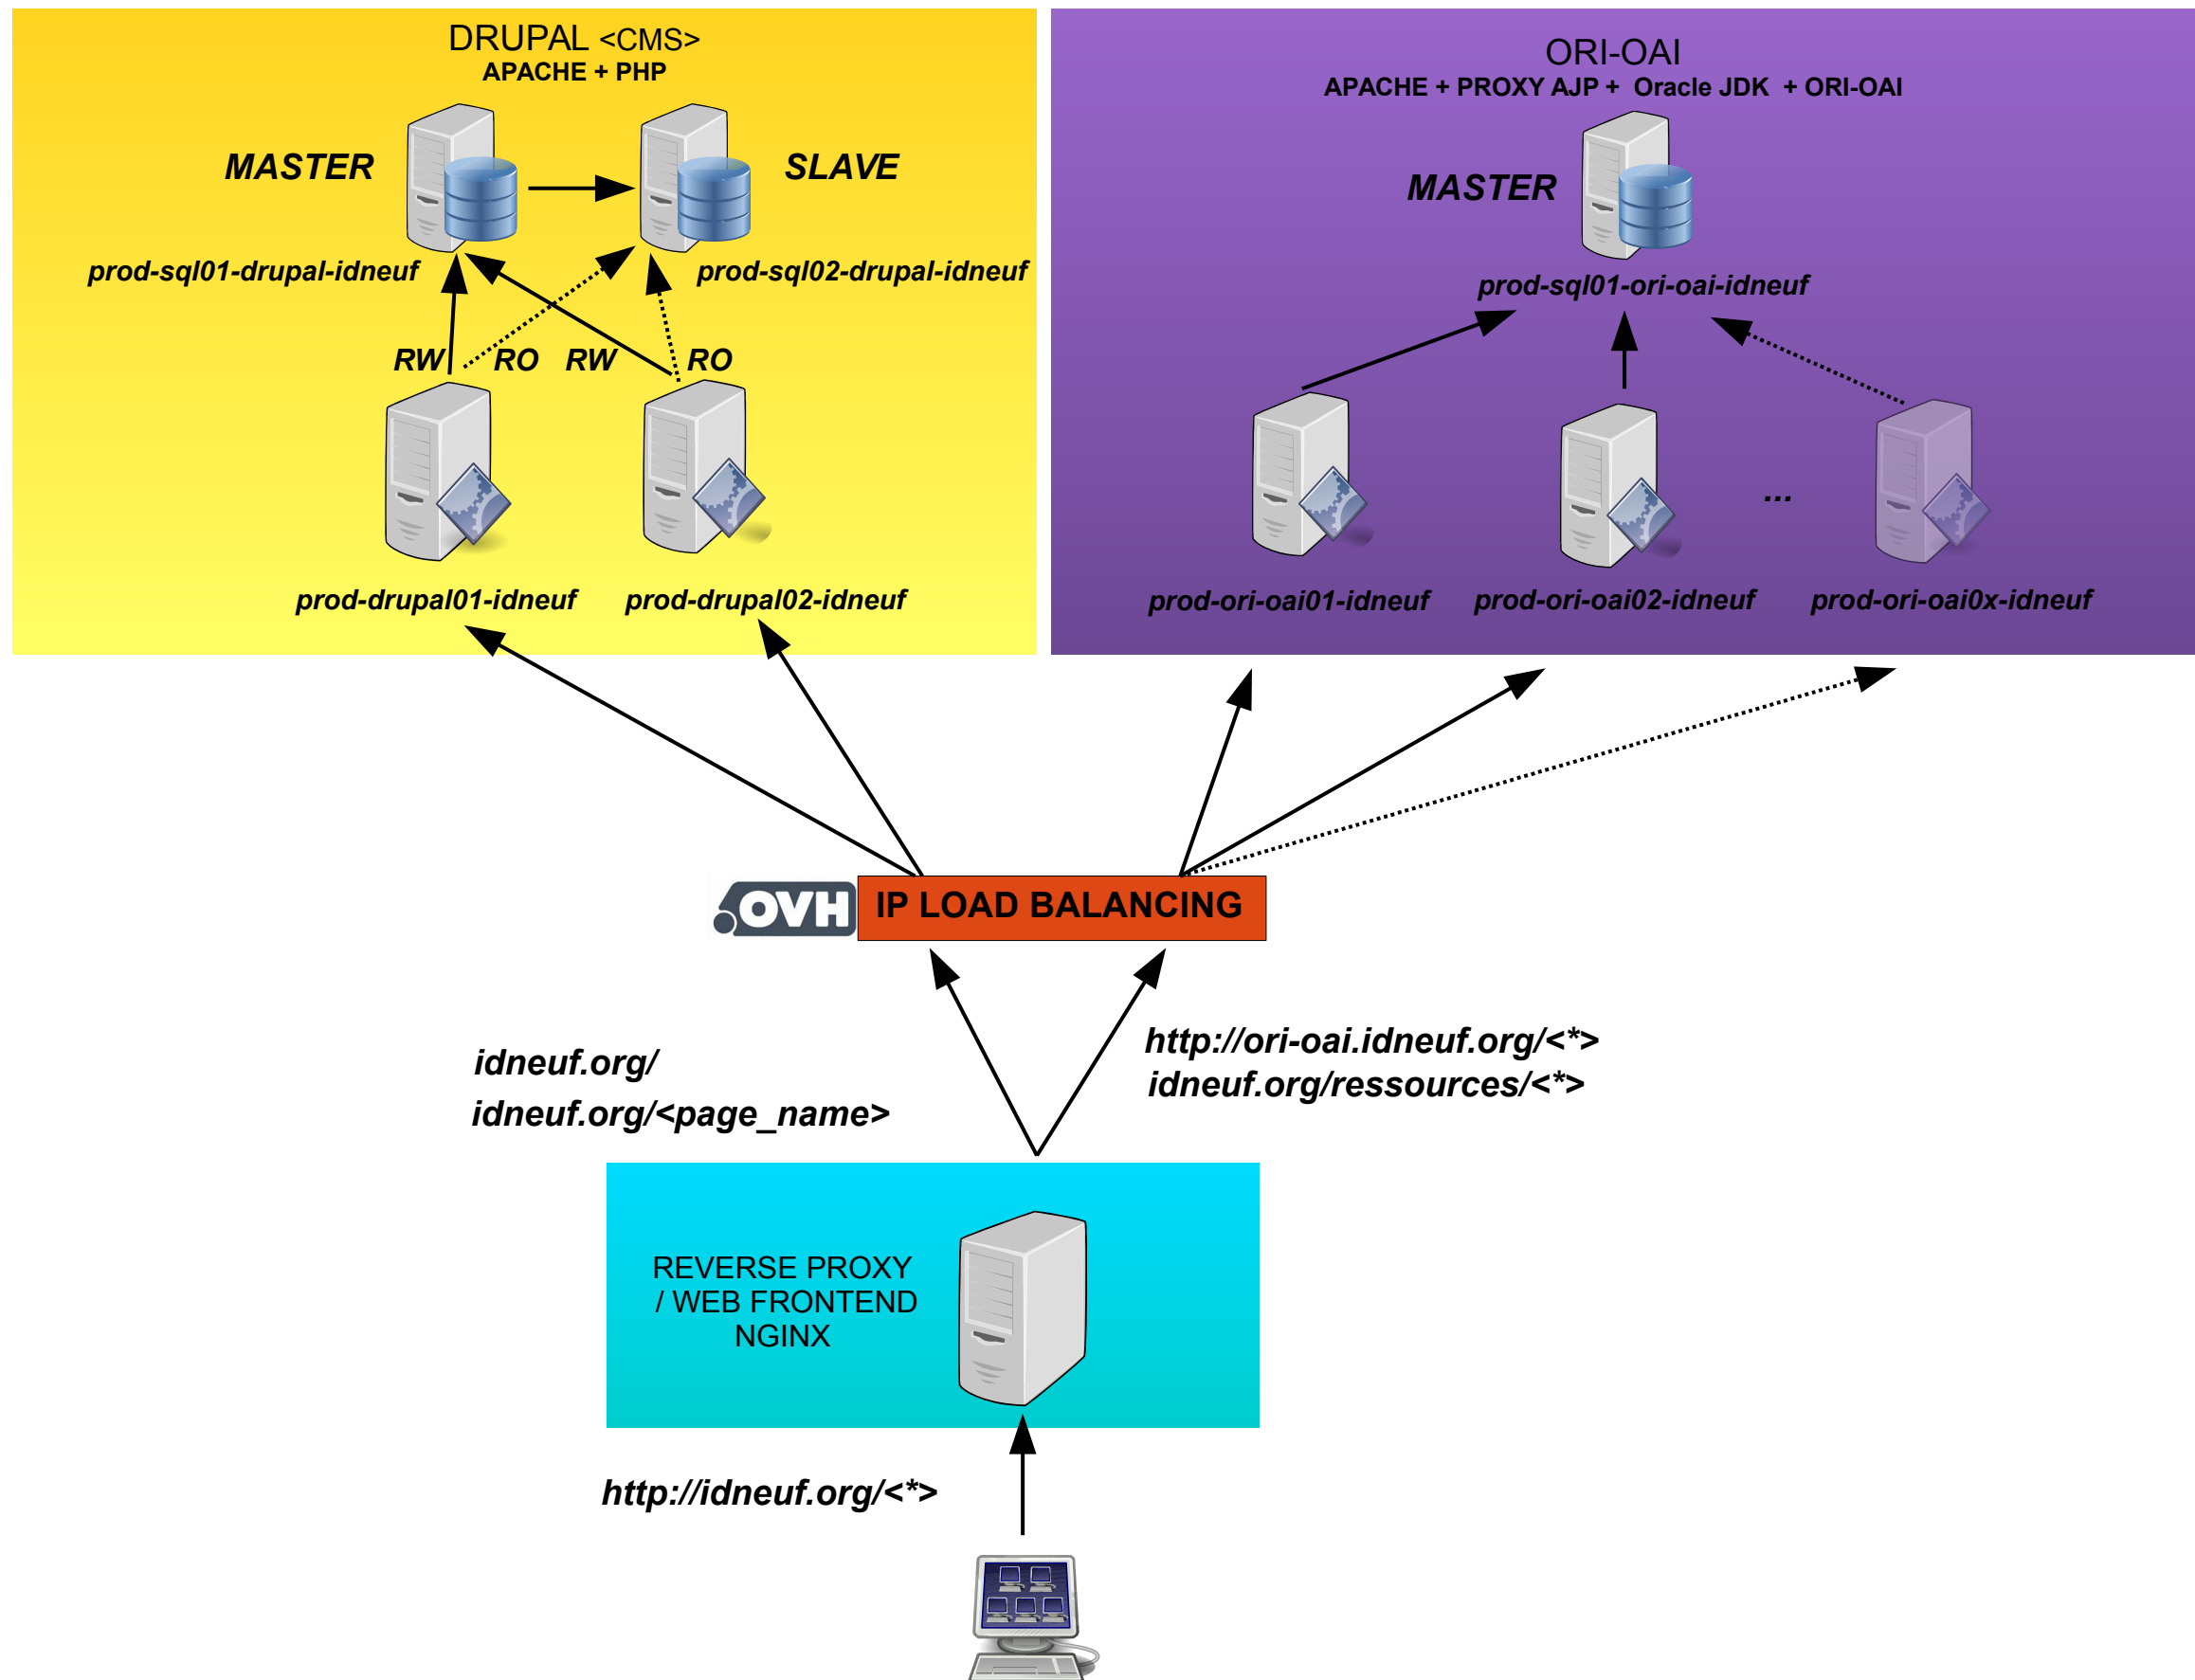

IDNEUF - MOTEUR ORI-OAI – DESIGN FONCTIONNEL

IDNEUF – REVERSE PROXY – FUNCTIONAL DESIGN

IDNEUF DEV – ARCHITECTURE TECHNIQUE – PHASE 1

IDNEUF DEV – DESIGN TECHNIQUE

DRUPAL FRONTEND

VM SPECIFICATIONS

- DEBIAN JESSIE
- VM SHARED MODE
- 25G DISK
- 4G RAM
- 2VCPU
- 2VNIC (PUBLIC/PRIVATE)

FRONTAL REVERSE PROXY

VM SPECIFICATIONS

- DEBIAN JESSIE
- VM SHARED MODE
- 15G DISK
- 3G RAM
- 2VCPU
- 2VNIC (PUBLIC/PRIVATE)
- **ESX HA MODE**

prod-proxy01-vpc01.auf.org

ALIAS DNS

idneuf.auf.org

IDNEUF – VERSION MONOLITHIQUE – DESIGN TECHNIQUE - PROD

IDNEUF – VERSION LOAD BALANCING – DESIGN TECHNIQUE - PROD

IDNEUF – ARCHITECTURE TECHNIQUE – PHASE 2