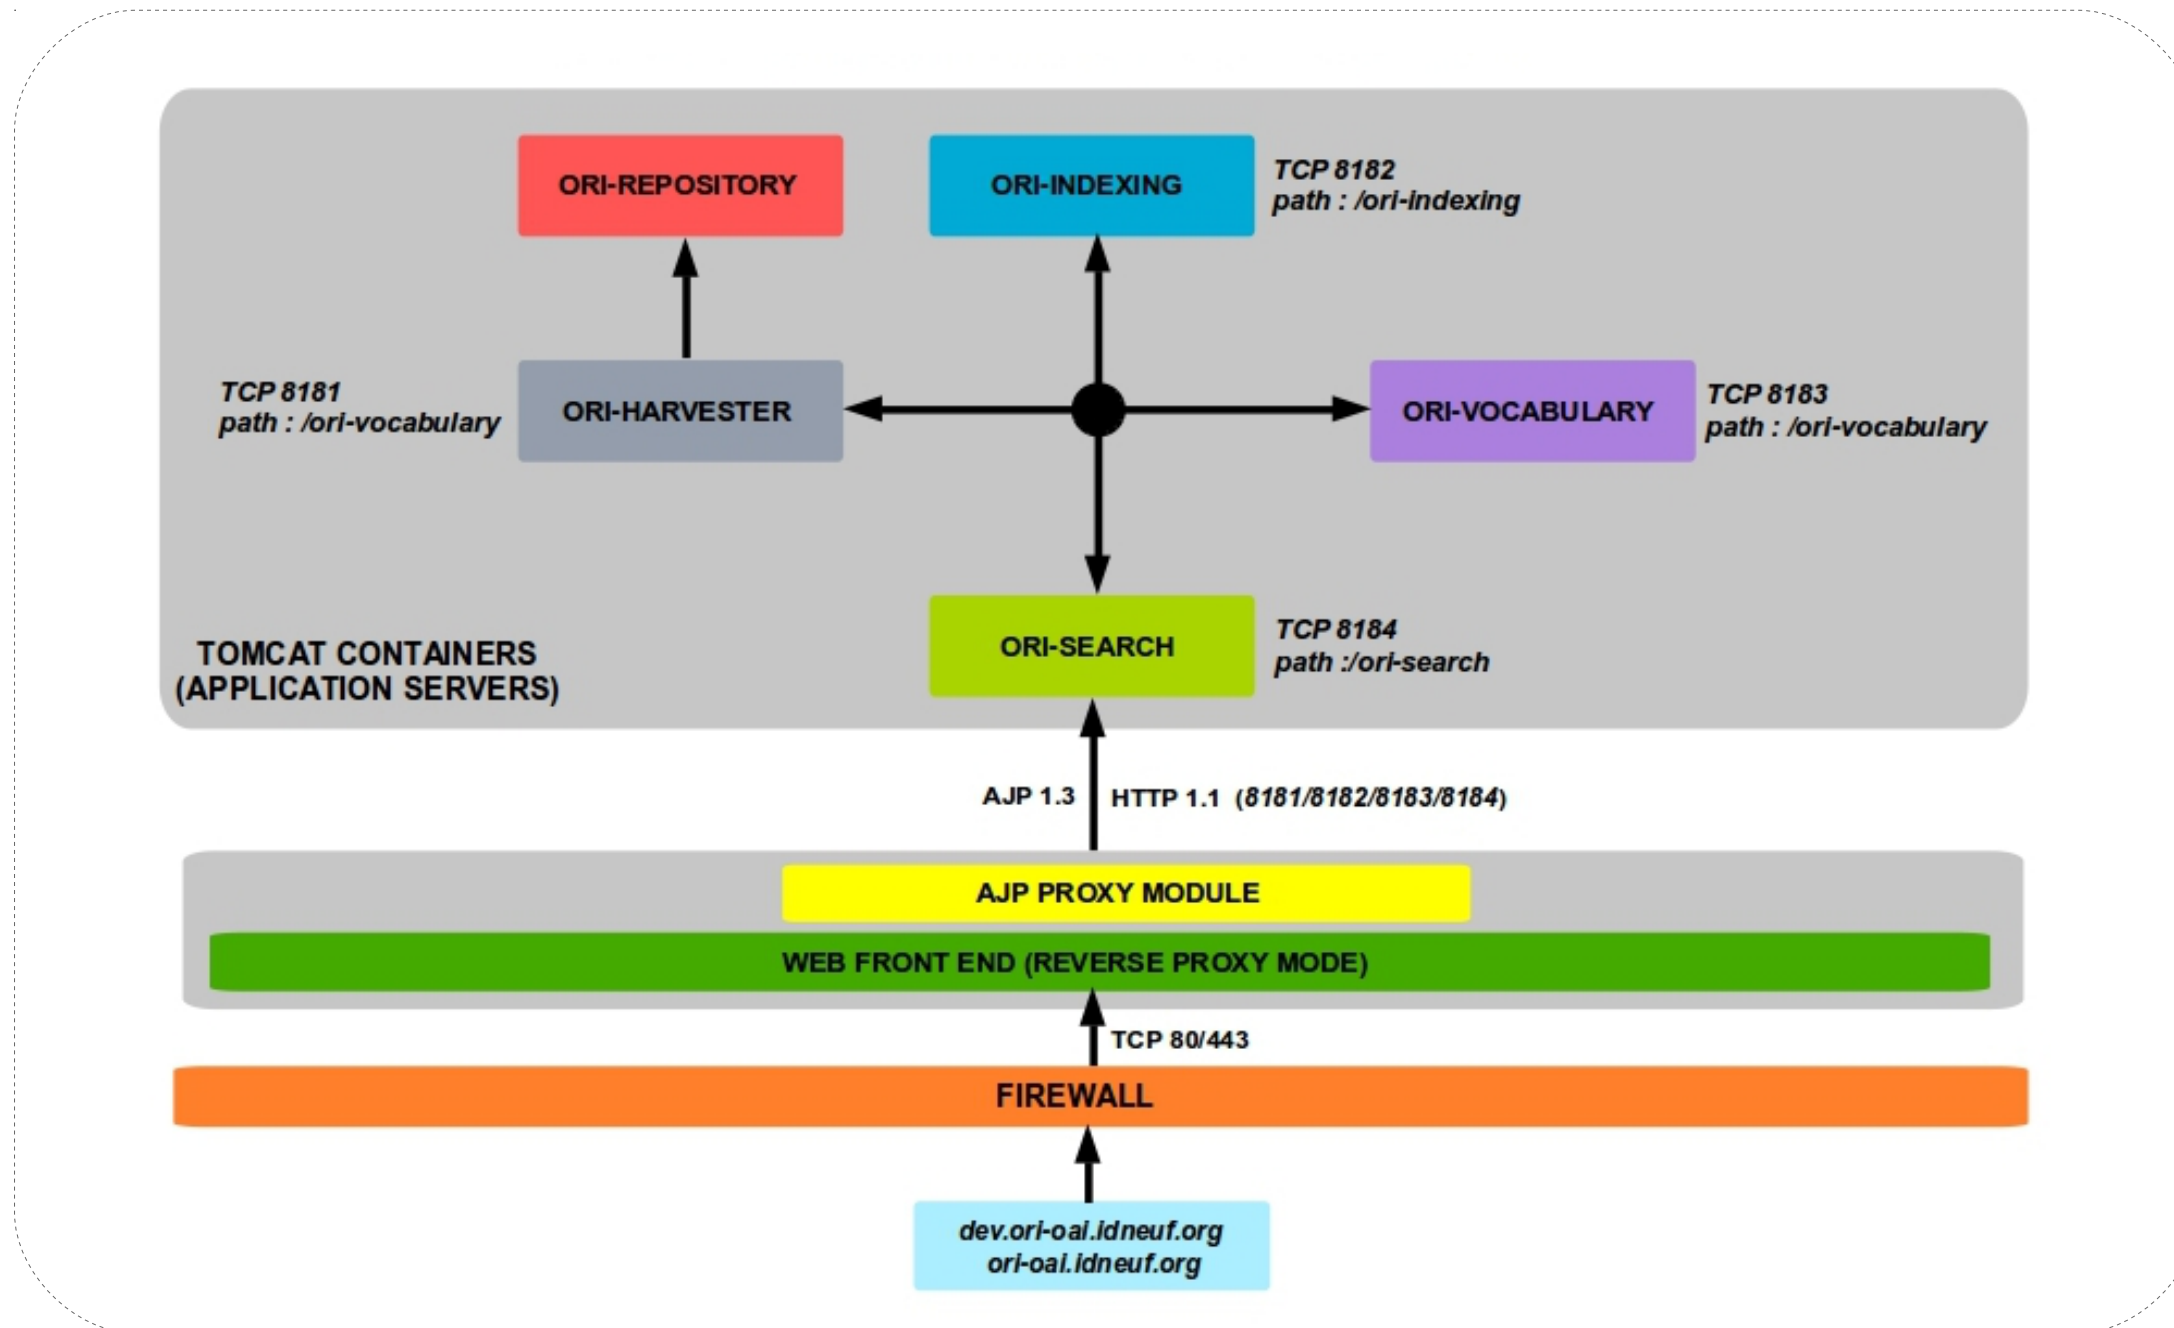

IDNEUF - MOTEUR ORI-OAI – DESIGN FONCTIONNEL

IDNEUF – REVERSE PROXY – FUNCTIONAL DESIGN

IDNEUF DEV – ARCHITECTURE TECHNIQUE – PHASE 1

IDNEUF DEV – DESIGN TECHNIQUE

DRUPAL FRONTEND

VM SPECIFICATIONS

- DEBIAN JESSIE
- VM SHARED MODE
- 25G DISK
- 4G RAM
- 2VCPU
- 2VNIC (PUBLIC/PRIVATE)