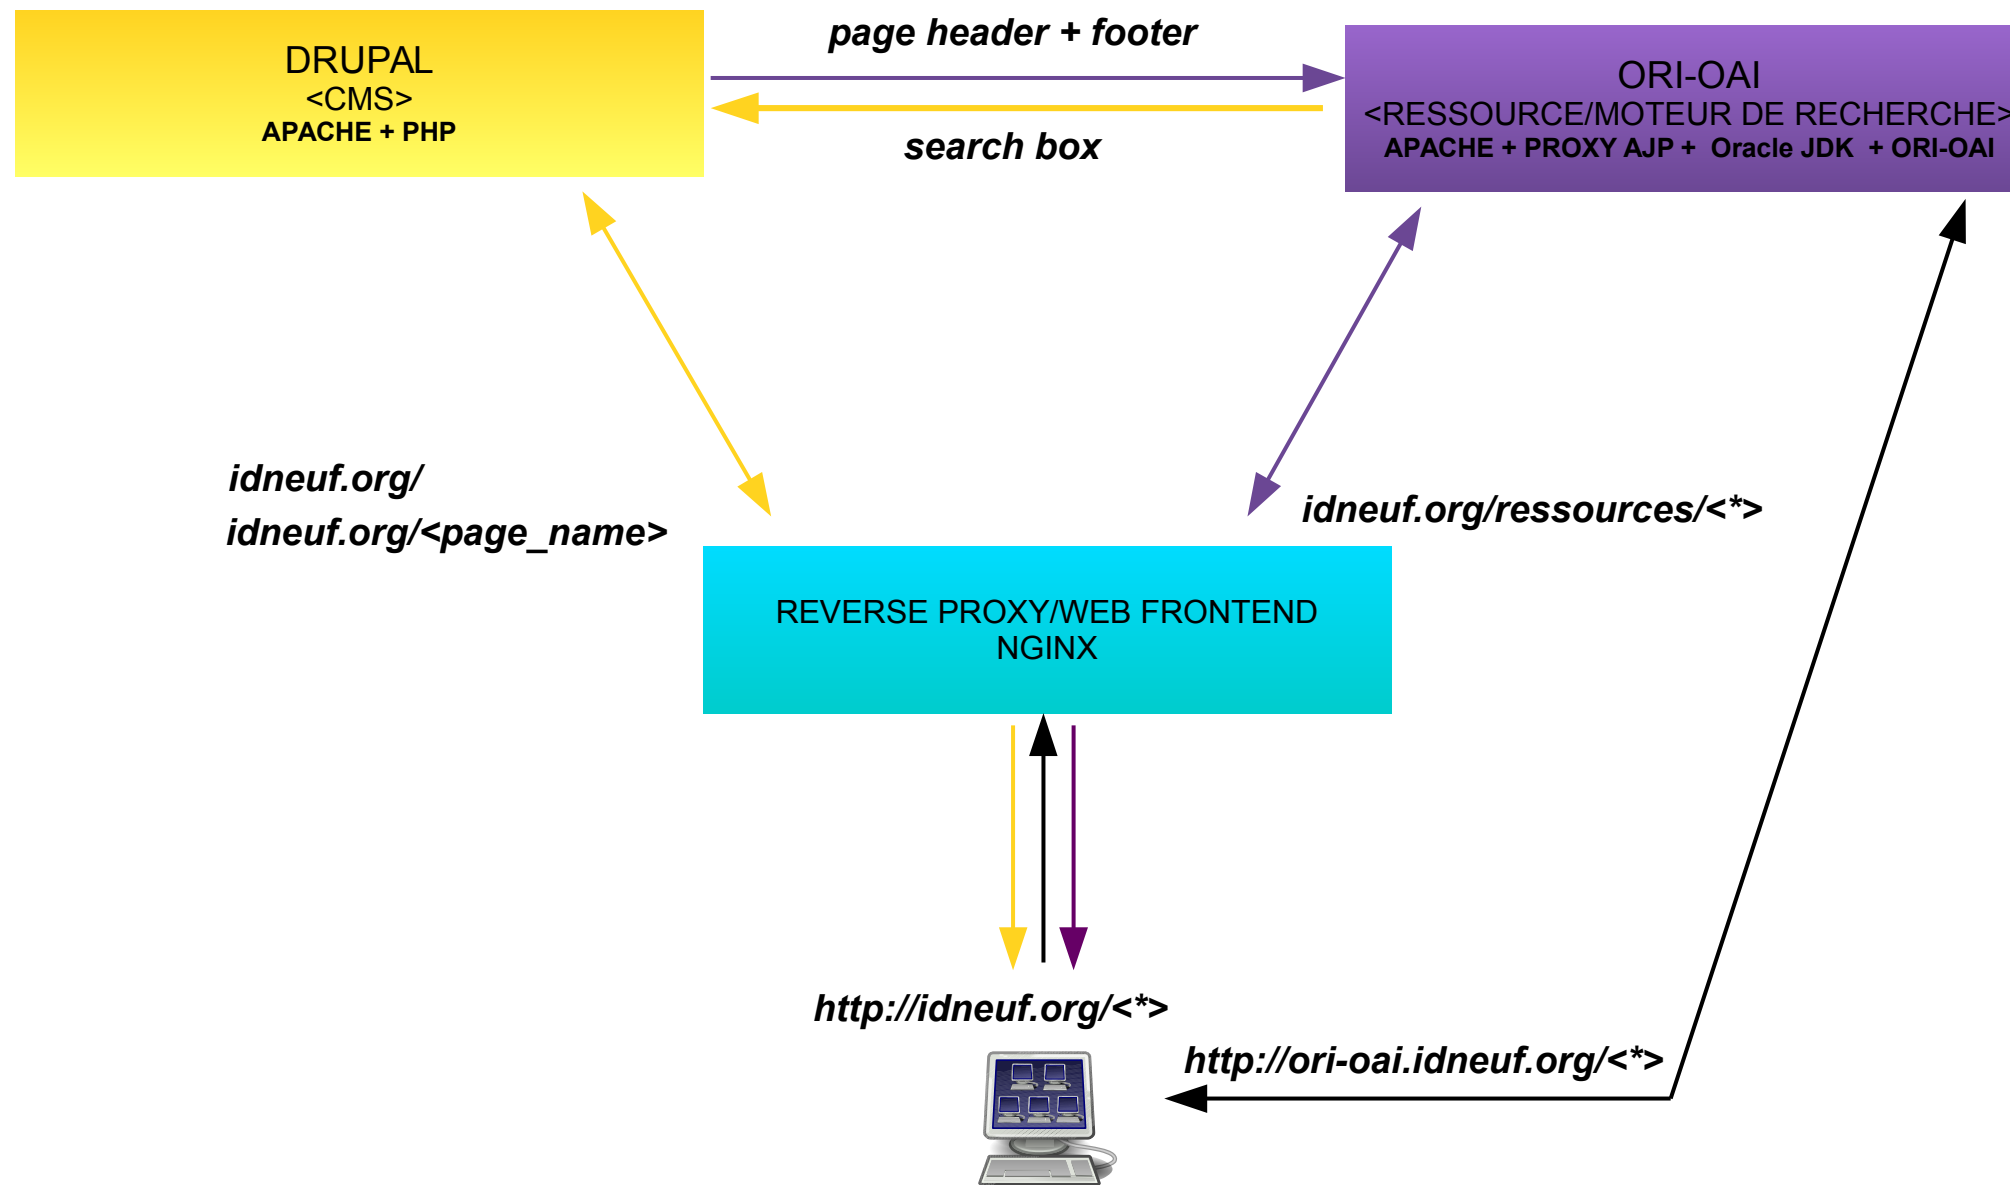

IDNEUF - MOTEUR ORI-OAI – DESIGN FONCTIONNEL

IDNEUF – REVERSE PROXY – FUNCTIONAL DESIGN

IDNEUF DEV – ARCHITECTURE TECHNIQUE – PHASE 1

IDNEUF DEV – DESIGN TECHNIQUE

DRUPAL FRONTEND

VM SPECIFICATIONS

- DEBIAN JESSIE
- VM SHARED MODE
- 25G DISK
- 4G RAM
- 2VCPU
- 2VNIC (PUBLIC/PRIVATE)

dev-drupal-idneuf.auf.org

ALIAS DNS

dev.drupal.idneuf.auf.org
dev.drupal.idneuf.org

FIREWALL

VM SPECIFICATIONS

- LINUX BASED
- 15G DISK
- VM HA MODE
- 2G RAM
- 2VCPU
- 3VNIC (PUBLIC/PRIVATE/GW)

fw01-ovh-vpc01.auf.org