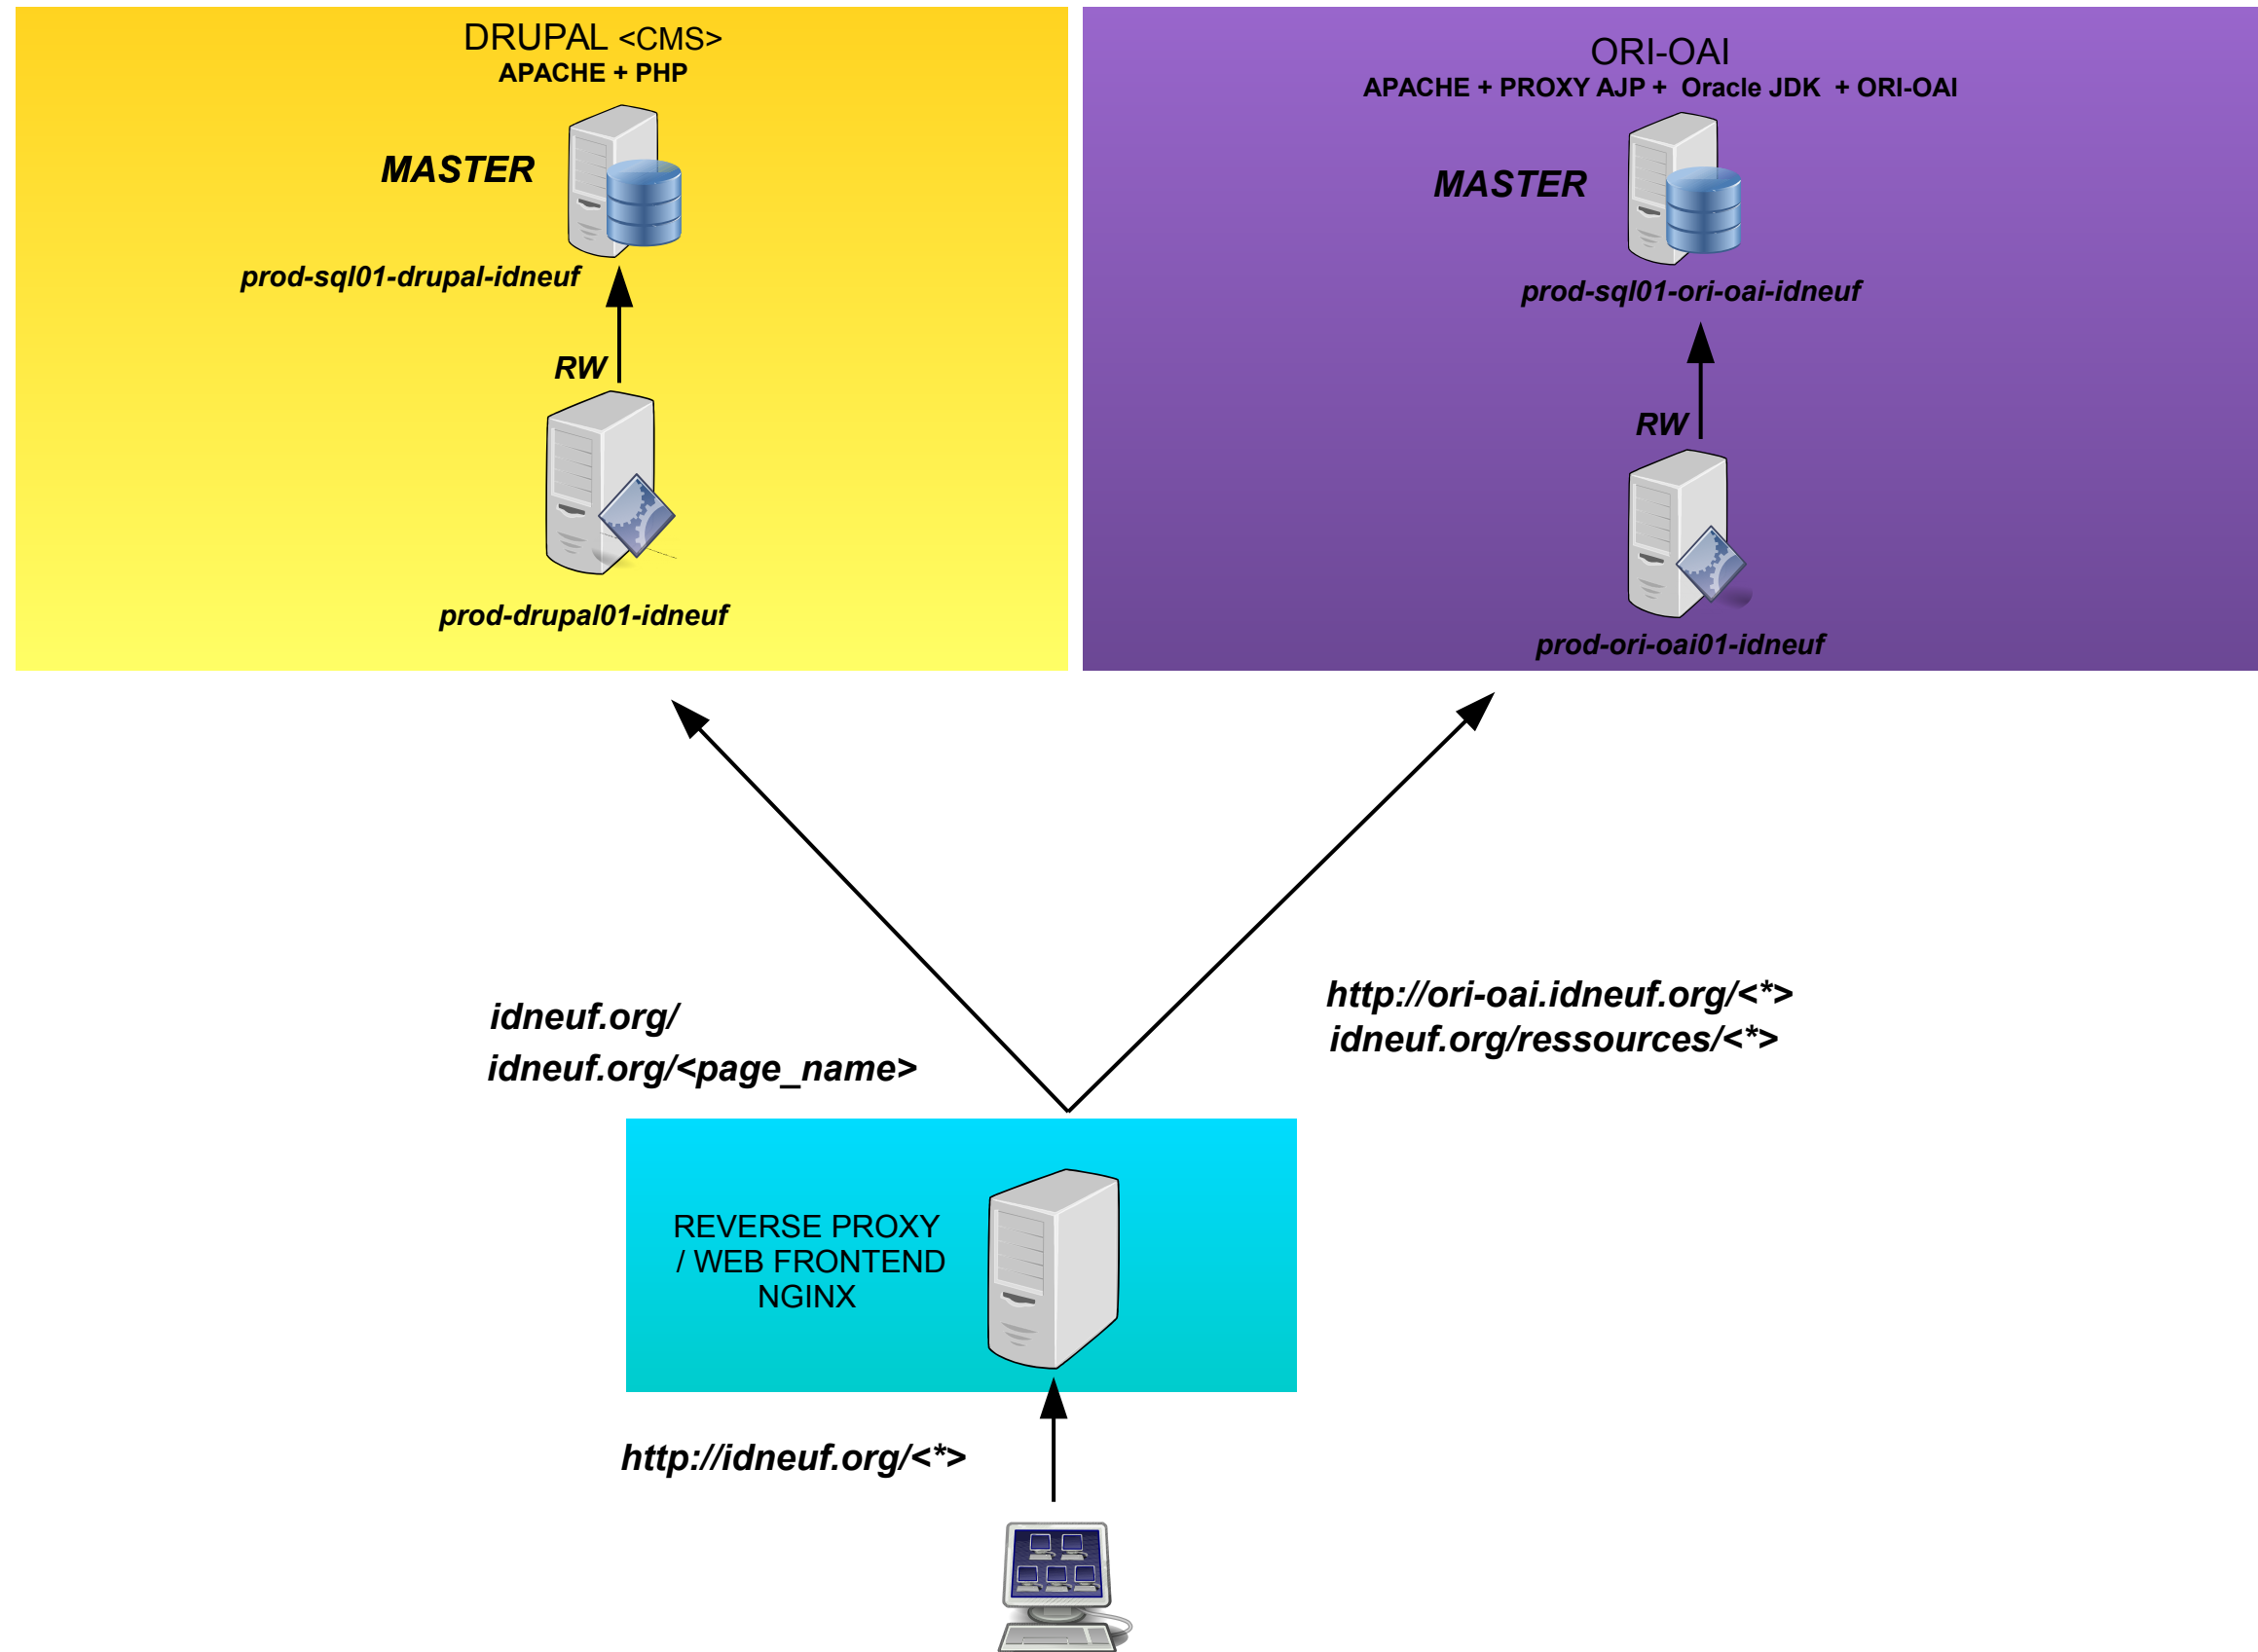

IDNEUF – VERSION MONOLITHIQUE – DESIGN TECHNIQUE - PROD