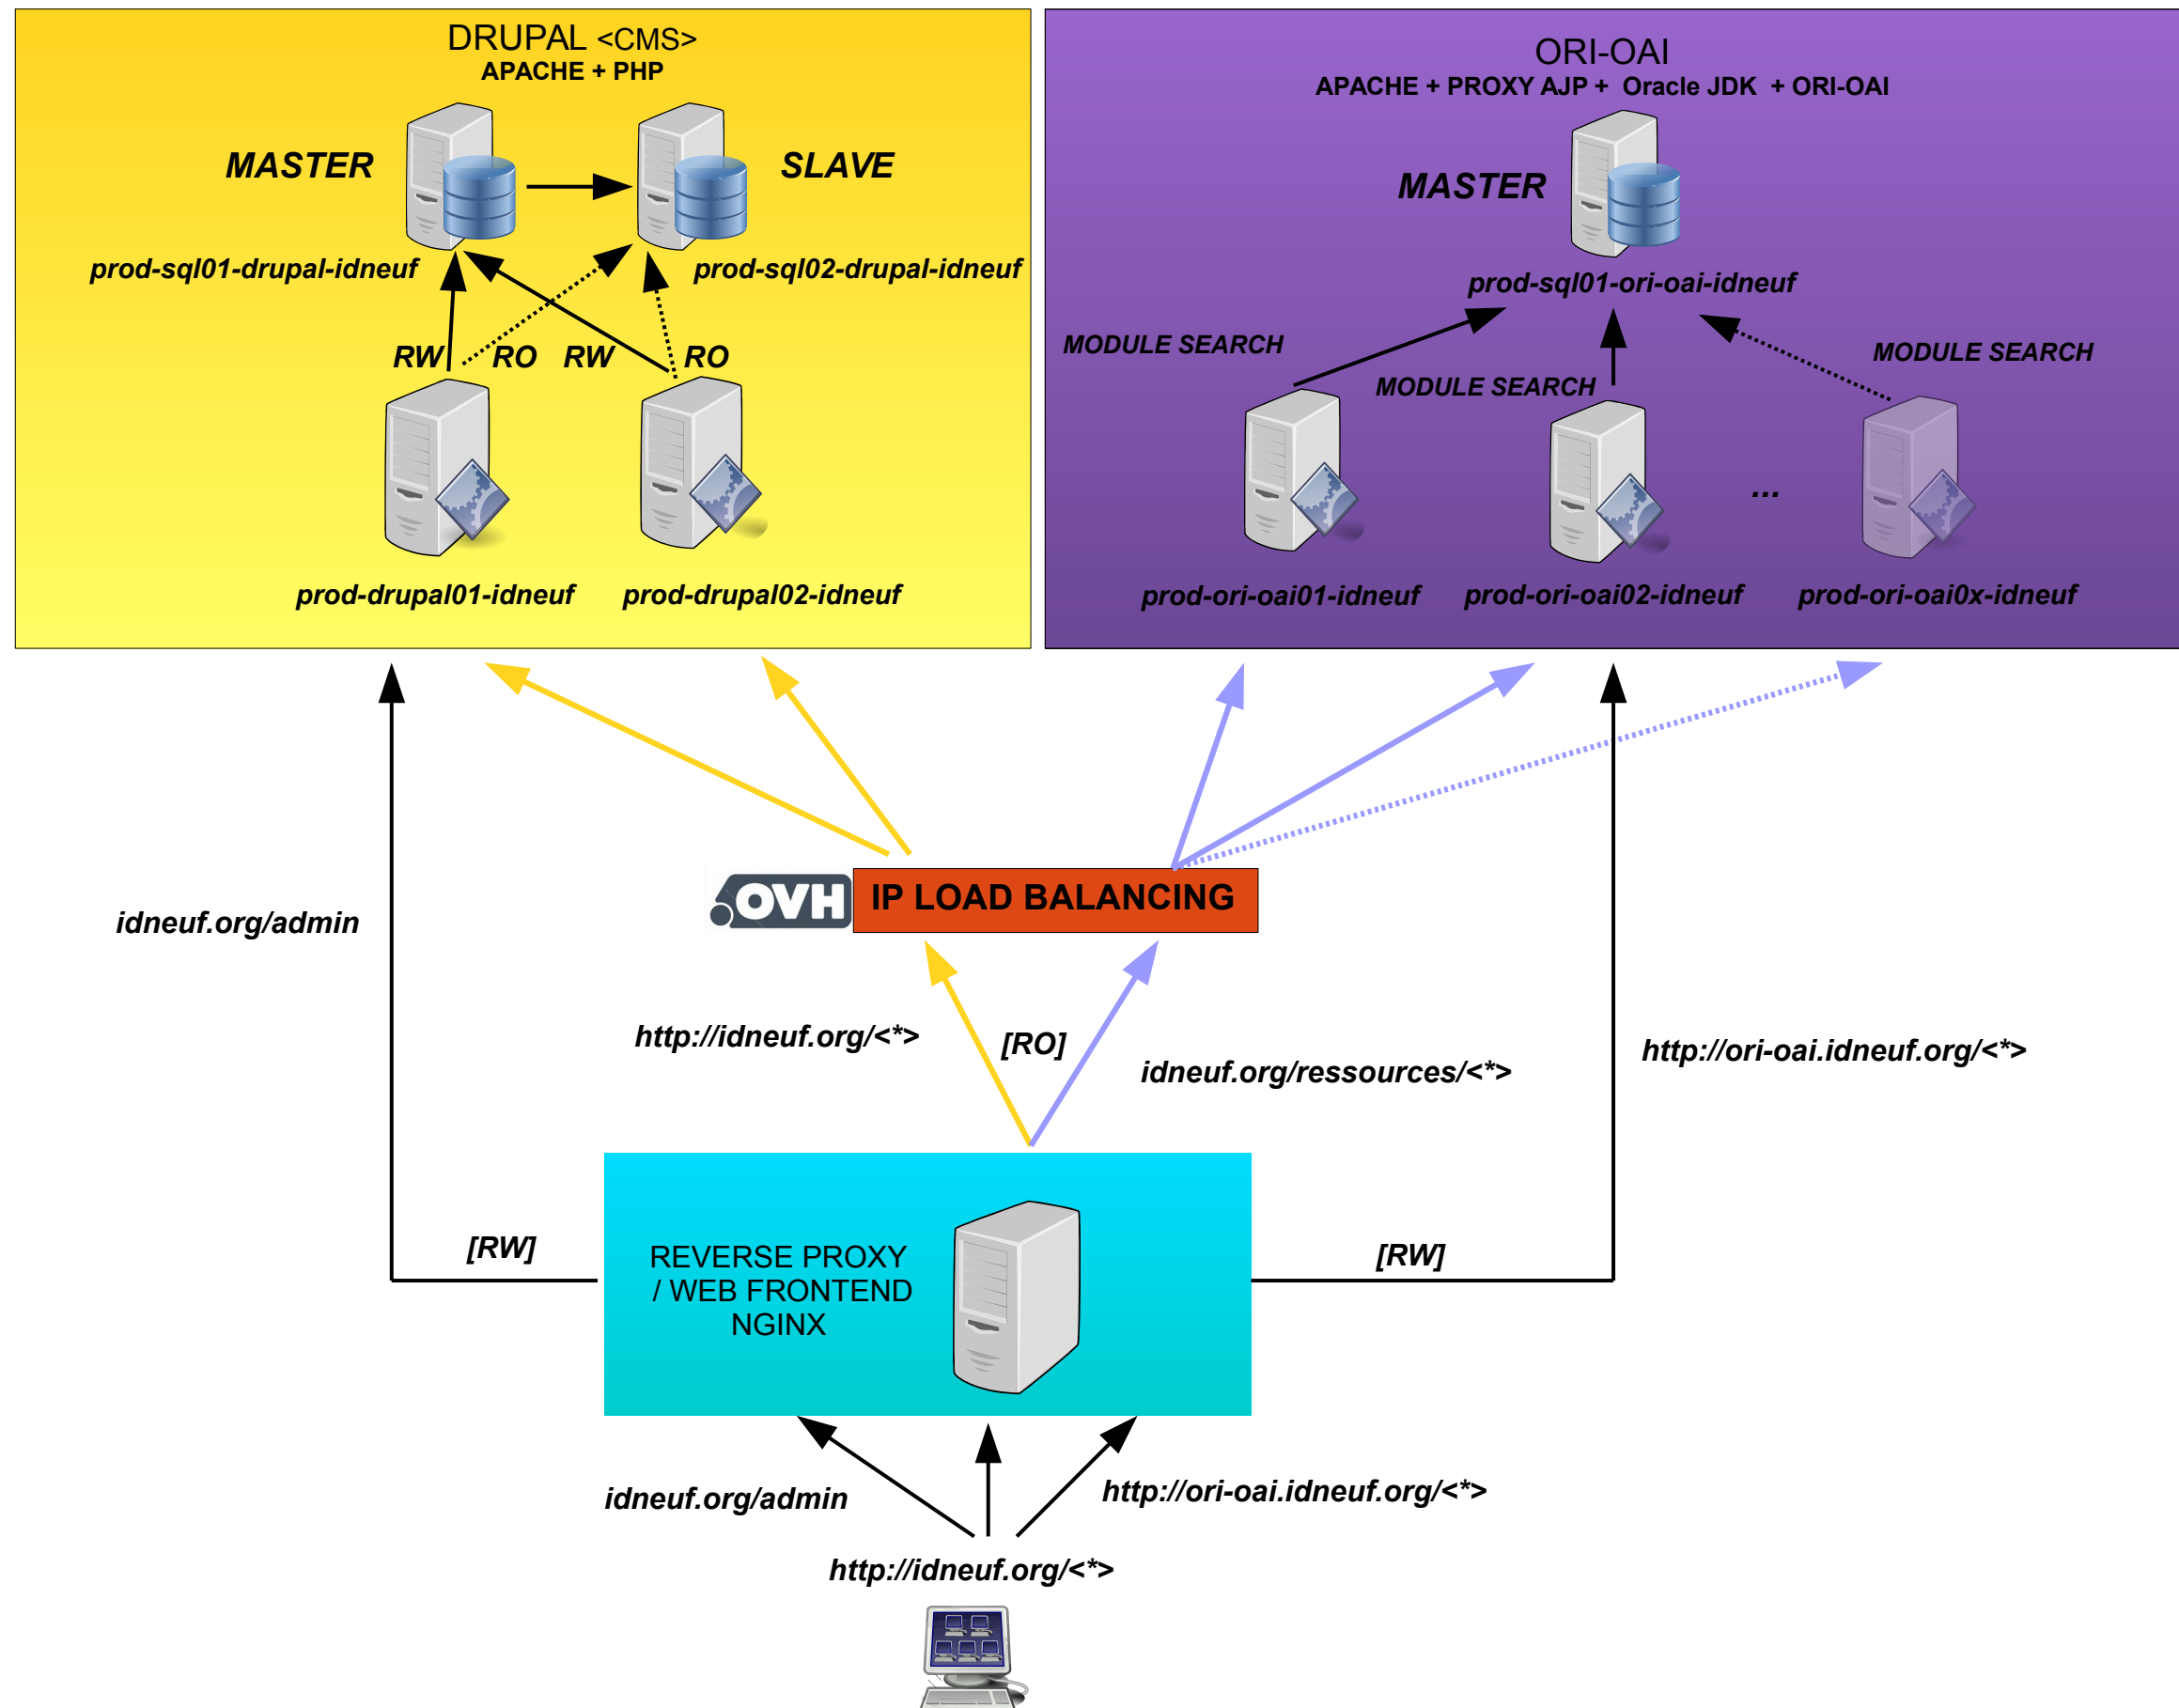

IDNEUF - MOTEUR ORI-OAI – DESIGN FONCTIONNEL

IDNEUF – REVERSE PROXY – FUNCTIONAL DESIGN

IDNEUF DEV – ARCHITECTURE TECHNIQUE – PHASE 1

IDNEUF DEV – DESIGN TECHNIQUE

DRUPAL FRONTEND

VM SPECIFICATIONS

- DEBIAN JESSIE
- VM SHARED MODE
- 25G DISK
- 4G RAM
- 2VCPU
- 2VNIC (PUBLIC/PRIVATE)

prod-proxy01-vpc01.auf.org

ALIAS DNS

idneuf.auf.org

IDNEUF – VERSION MONOLITHIQUE – DESIGN TECHNIQUE - PROD

IDNEUF – VERSION LOAD BALANCING – DESIGN TECHNIQUE - PROD

IDNEUF – ARCHITECTURE TECHNIQUE – PHASE 2

IDNEUF – ARCHITECTURE TECHNIQUE – PHASE 2

IDNEUF - MOTEUR ORI-OAI – DESIGN FONCTIONNEL

IDNEUF – REVERSE PROXY – FUNCTIONAL DESIGN

IDNEUF DEV – ARCHITECTURE TECHNIQUE – PHASE 1

LEGEND

- SHARED INFRA (represented by a red server icon)
- PROJECT SPECIFIC INFRA (represented by a blue server icon)

IDNEUF DEV – DESIGN TECHNIQUE

DRUPAL FRONTEND

VM SPECIFICATIONS

- DEBIAN JESSIE
- VM SHARED MODE
- 25G DISK
- 4G RAM
- 2VCPU
- 2VNIC (PUBLIC/PRIVATE)

dev-drupal-idneuf.auf.org

ALIAS DNS

dev.drupal.idneuf.auf.org
dev.drupal.idneuf.org